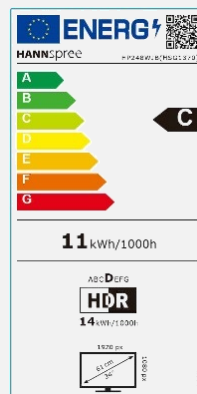

VESA Mounting	100 x 100 mm
Monitor Stand	Height Adjustable Stand (130 ± 3 mm range)
Tilt / Kensington Lock	-5° ~ +21° (±2°) / Yes
Pivot / Swivel	Yes + / - 90° / Left: 45° - Right: 45°
Controls	Power, Rocker
Color	5500, 6500, 9300, User Modes
Preset Mode	PC, Movie, Game, ECO Modes
On Screen Display	7 OSD Languages
Extra Features	- Built-in Webcam 5Mpixel High Definition with "Pop-up" design for privacy - Built-in Stereo Microphone - Built-in Speakers - Built-in USB 3.0 HUB 1 upstream, 2 downstream - Flicker Free / Low Blue Light Mode
Accessory	Power Supply; Power Cable (1,5m); HDMI Cable (1,5m); USB 3.0 Cable B-A (1,5m); Warranty Card; Quick Start Guide

Supplier's Name	HANNspree
Model Name	HP248WJB
Energy efficiency class for standard Dynamic Range (SDR)	C
Annual Energy Power Consumption (kWh/1000h)	11 kWh/1000h
On mode power demand for Standard Dynamic Range (SDR)	11,2 W
Off mode power demand (W)	0,2 W
Standby mode power demand (W)	0,3 W
Screen Diagonal (cm / inches)	60,54cm/23.8"
Resolution	1920 x 1080

Part Nr.: HP 248 WJB
RE503 (EU) & EE503 (UK)