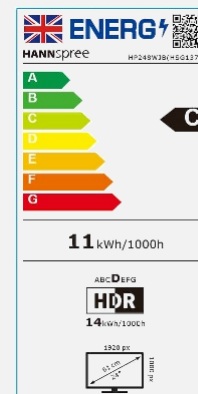

VESA Mounting	100 x 100 mm
Monitor Stand	Height Adjustable Stand (130 ± 3 mm range)
Tilt / Kensington Lock	-5° ~ +21° (±2°) / Yes
Pivot / Swivel	Yes + / - 90° / Left: 45° - Right: 45°
Controls	Power, Rocker
Color	5500, 6500, 9300, User Modes
Preset Mode	PC, Movie, Game, ECO Modes
On Screen Display	7 OSD Languages
Extra Features	- Built-in Webcam 5Mpixel High Definition with "Pop-up" design for privacy - Built-in Stereo Microphone - Built-in Speakers - Built-in USB 3.0 HUB 1 upstream, 2 downstream - Flicker Free / Low Blue Light Mode
Accessory	Power Supply; Power Cable (1,5m); HDMI Cable (1,5m); USB 3.0 Cable B-A (1,5m); Warranty Card; Quick Start Guide

Supplier's Name	HANNspree
Model Name	HP248WJB
Energy efficiency class for standard Dynamic Range (SDR)	C
Annual Energy Power Consumption (kWh/1000h)	11 kWh/1000h
On mode power demand for Standard Dynamic Range (SDR)	11,2 W
Off mode power demand (W)	0,2 W
Standby mode power demand (W)	0,3 W
Screen Diagonal (cm / inches)	60,54cm/23.8"
Resolution	1920 x 1080

Part Nr.: HP 248 WJB
RE503 (EU) & EE503 (UK)