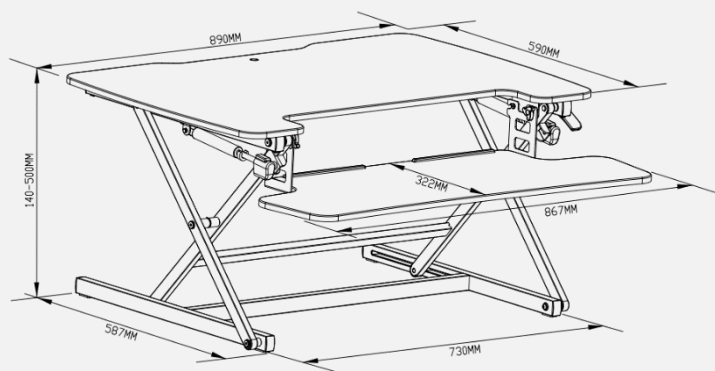

Transformez votre espace de travail en zone de travail active flexible

- Plage réglable en hauteur: 14 ~ 50 cm
- Système de ressort à gaz
- Double structure X pour assurer une stabilité supplémentaire
- Taille de la surface de travail: 890 x 590 mm
- Taille du plateau de clavier: 867 x 322 mm
- Capacité de charge de la surface de travail: 15 kg
- Capacité de charge du plateau de clavier: 2 kg
- Plateau de clavier amovible à libération rapide

14cm-50cm