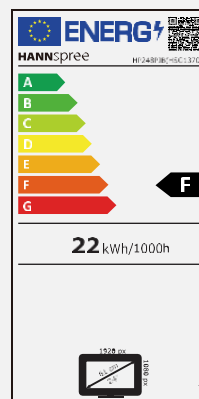

VESA Mounting	100 x 100 mm
Monitor Stand	Height Adjustable Stand (up to 120 mm)
Tilt / Kensington Lock	-5° ~ 20° / Yes
Pivot / Swivel	Yes 90° Clockwise / Swivel 360°
Controls	Menu, (+), (-), AUTO, Power
Color	Warm, Natural, Cool, User Mode
Preset Mode	PC, Movie, Game Modes
On Screen Display	11 OSD Languages
Accessory	Power Cable (1,5m); HDMI Cable (1,5m); Warranty Card; Quick Start Guide
Other Features	Low Blue Light Mode / Flicker Free
Certifications	CE, ErP Energy Label, Energy Star 8.0, TCO 8.0, ISO9241-307, WEEE, RoHS, Reach

Supplier's Name	HANNspree
Model Name	HP248PJB
Energy efficiency class for standard Dynamic Range (SDR)	F
Annual Energy Power Consumption (kWh/1000h)	22 kWh/1000h
On mode power demand for Standard Dynamic Range (SDR)	22 W
Off mode power demand (W)	0,2 W
Standby mode power demand (W)	0,3 W
Screen Diagonal (cm / inches)	60,45cm/23.8"
Resolution	1920 x 1080

PART. NO.:
HP 248 PJB
REW – EEW / Model No. HSG1370

* "ADS-type" word mark / trademark and related patents on technologies belong to their respective owners.