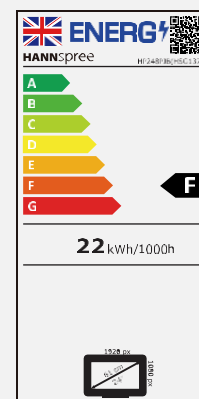

VESA Mounting	100 x 100 mm
Monitor Stand	Height Adjustable Stand (up to 120 mm)
Tilt / Kensington Lock	-5° ~ 20° / Yes
Pivot / Swivel	Yes 90° Clockwise / Swivel 360°
Controls	Menu, (+), (-), AUTO, Power
Color	Warm, Natural, Cool, User Mode
Preset Mode	PC, Movie, Game Modes
On Screen Display	11 OSD Languages
Accessory	Power Cable (1,5m); HDMI Cable (1,5m); Warranty Card; Quick Start Guide
Other Features	Low Blue Light Mode / Flicker Free
Certifications	CE, ErP Energy Label, Energy Star 8.0, TCO 8.0, ISO9241-307, WEEE, RoHS, Reach

Supplier's Name	HANNspree
Model Name	HP248PJB
Energy efficiency class for standard Dynamic Range (SDR)	F
Annual Energy Power Consumption (kWh/1000h)	22 kWh/1000h
On mode power demand for Standard Dynamic Range (SDR)	22 W
Off mode power demand (W)	0,2 W
Standby mode power demand (W)	0,3 W
Screen Diagonal (cm / inches)	60,45cm/23.8"
Resolution	1920 x 1080

PART. NO.:
HP 248 PJB
REW – EEW / Model No. HSG1370

* "ADS-type" word mark / trademark and related patents on technologies belong to their respective owners.