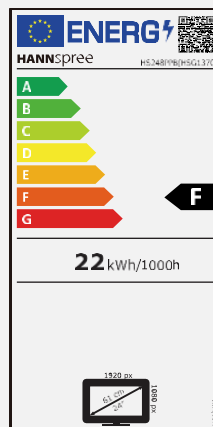

HS 248 PPB

23.8" / 60,45cm Diagonal
LED Backlight – Format 16:9

- 23.8" 16:9 LED Backlight Monitor
- 1920 x 1080 Resolution Full HD 1080p
- 178° / 178° Ultra Wide Viewing Angle
- Triple Input: DP + HDMI + VGA
- Super Slim Design and Thin Bezel
- Built-In Stereo Speakers
- Tilt and Wall-Mountable (VESA)
- Low Power Consumption & Multi-Video Modes
- ECO Friendly
- Flicker Free
- Low Blue Light Mode

23.8" / 60,45 cm

Part. No.: HS 248 PPB

SIZE, RESOLUTION

23.8"
16:9 Aspect Ratio

Full HD
1920 x 1080

CONNECTIVITY, SPEAKER

HDMI
Display Port
VGA

Built-In
Stereo Speaker

Display Size	60,45cm / 23.8" Diagonal
Panel Type	TFT – LED Backlight ADS-Type Panel (*)
Aspect Ratio	16:9
Resolution (H x V)	1920 x 1080 Full HD
Brightness	250cd/m ²
Contrast (Typ.)	1.000:1 (Typical)
Contrast (Active)	80.000.000:1 (Active)
Viewing Angle L/R; U/D	178° H – 178° V (CR >10)
Response Time	4 msec (with OD)
Pixel Pitch	0,274 (H) x 0,274 (V) mm
Panel Surface	Anti-Glare
Display Colors	16.7M Colors
Horizontal Frequency	30 ~ 83 kHz
Vertical Frequency	56 ~ 75 Hz
Max Display Frequency	1920 x 1080 @ 60Hz
Input 1	D-Sub (VGA)
Input 2	HDMI
Input 3	Display Port 1.2
Buil-in Speakers	Yes, 1.5W x 2; Earphone Jack
Power Consumption	On: 12,58W; Stand-by: 0,34W; Off: 0,21W (Energy Consumption related to EPA Energy Star Version 8.0)
AC Power Range	AC 100 ~ 240 Volt; 50 ~ 60 Hz
Product Dimensions	540 x 183 x 408 mm (W x D x H)
Packing Dimensions	614 x 111 x 402 mm (W x D x H)
Net / Gross Weight	3,3 Kg / 4,4 Kg
Bezel & Color Plan	Bezel / Arm / Base / Rear Cover: Black texture

VESA Mounting	100 x 100 mm
Monitor Stand	Normal Stand
Tilt / Kensington Lock	-5° ~ 20° / Yes
Pivot / Swivel	- / -
Controls	Menu, (+), (-), AUTO, Power
Color	Warm, Natural, Cool, User Mode
Preset Mode	PC, Movie, Game Modes
On Screen Display	11 OSD Languages
Accessory	Power Cable (1,5m); HDMI Cable (1,5m); Warranty Card; Quick Start Guide
Other Features	Low Blue Light Mode / Flicker Free