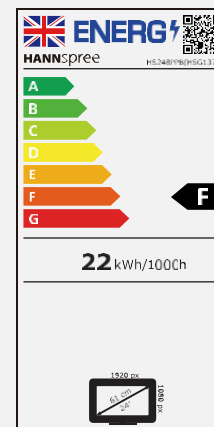

HS 248 PPB

23.8" / 60,45cm Diagonal
LED Backlight – Format 16:9

- 23.8" 16:9 LED Backlight Monitor
- 1920 x 1080 Resolution Full HD 1080p
- 178° / 178° Ultra Wide Viewing Angle
- Triple Input: DP + HDMI + VGA
- Super Slim Design and Thin Bezel
- Built-In Stereo Speakers
- Tilt and Wall-Mountable (VESA)
- Low Power Consumption & Multi-Video Modes
- ECO Friendly
- Flicker Free
- Low Blue Light Mode

23.8" / 60,45 cm

Part. No.: HS 248 PPB

SIZE, RESOLUTION

23.8"
16:9 Aspect Ratio

Full HD
1920 x 1080

CONNECTIVITY, SPEAKER

HDMI
Display Port
VGA

Built-In
Stereo Speaker

Display Size	60,45cm / 23.8" Diagonal
Panel Type	TFT – LED Backlight ADS-Type Panel (*)
Aspect Ratio	16:9
Resolution (H x V)	1920 x 1080 Full HD
Brightness	250cd/m ²
Contrast (Typ.)	1.000:1 (Typical)
Contrast (Active)	80.000.000:1 (Active)
Viewing Angle L/R; U/D	178° H – 178° V (CR >10)
Response Time	4 msec (with OD)
Pixel Pitch	0,274 (H) x 0,274 (V) mm
Panel Surface	Anti-Glare
Display Colors	16.7M Colors
Horizontal Frequency	30 ~ 83 kHz
Vertical Frequency	56 ~ 75 Hz
Max Display Frequency	1920 x 1080 @ 60Hz
Input 1	D-Sub (VGA)
Input 2	HDMI
Input 3	Display Port 1.2
Buil-in Speakers	Yes, 1.5W x 2; Earphone Jack
Power Consumption	On: 12,58W; Stand-by: 0,34W; Off: 0,21W (Energy Consumption related to EPA Energy Star Version 8.0)
AC Power Range	AC 100 ~ 240 Volt; 50 ~ 60 Hz
Product Dimensions	540 x 183 x 408 mm (W x D x H)
Packing Dimensions	614 x 111 x 402 mm (W x D x H)
Net / Gross Weight	3,3 Kg / 4,4 Kg
Bezel & Color Plan	Bezel / Arm / Base / Rear Cover: Black texture

VESA Mounting	100 x 100 mm
Monitor Stand	Normal Stand
Tilt / Kensington Lock	-5° ~ 20° / Yes
Pivot / Swivel	- / -
Controls	Menu, (+), (-), AUTO, Power
Color	Warm, Natural, Cool, User Mode
Preset Mode	PC, Movie, Game Modes
On Screen Display	11 OSD Languages
Accessory	Power Cable (1,5m); HDMI Cable (1,5m); Warranty Card; Quick Start Guide
Other Features	Low Blue Light Mode / Flicker Free