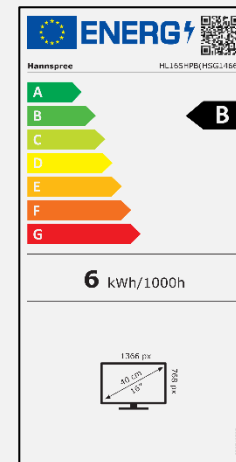

HL 165 HPB

15.6" / 39,6cm Diagonal
LED Backlight – Format 16:9

- 15,6" 16:9 LED Backlight Monitor
- 1366 x 768 WXGA Resolution
- HDMI + VGA Video Inputs
- Built-In Stereo Speakers
- Low Power Consumption
- Multi-Video Modes
- Tilt
- VESA
- Low Blue Light Mode
- Flicker Free

15.6" / 39,6 cm

Part No.: HL 165 HPB

SIZE, RESOLUTION

15.6" / 39,6cm

1366 x 768

CONNECTIVITY, RATIO

HDMI
VGA

16:9
Aspect Ratio

16:9 Aspect Ratio

SPEAKERS, CABLE

Built-In
Stereo Speakers

HDMI Cable

OTHER FEATURES

Low Power
Consumption

Tilt

Display Size	39,6cm / 15.6" Diagonal
Panel Type	TFT – LED Backlight TN Panel
Aspect Ratio	16:9
Resolution (H x V)	1366 x 768
Brightness	220cd/m ² (Typical)
Contrast	500:1 (Typical) / 10M:1 (Active)
Viewing Angle L/R; U/D	90° H / 60° V (CR > 10)
Response Time	12 msec (Typ)
Pixel Pitch	0,252 (H) x 0,252 (V) mm
Display Colors	262K Colors
Panel Surface	Anti-Glare, 25% Haze level; Hard Coating 3H
Horizontal Frequency	30 ~ 61 kHz
Vertical Frequency	56 ~ 75 Hz
Max Display Frequency	1366 x 768 @ 60Hz
Input 1	D-Sub (VGA)
Input 2	HDMI 1.4
Input 3	Audio In
Built-in Speakers	Yes 2W x 2; without earphone jack
Power Consumption	On: 6W; Stand-by: 0,5W; Off: 0,3W
AC Power Range	External Power Supply: 12V, 2,5A Input: AC 100 ~ 240 Volt; 50 ~ 60 Hz
Product Dimensions	375,4 x 180 x 302,1 mm with stand (W x D x H) 375,4 x 50 x 236,1 mm without stand (W x D x H)
Packing Dimensions	420 x 90 x 355 (W x D x H)
Net Weight	0,7 Kg
Gross Weight	1,6 Kg

VESA Mounting	75 x 75 mm
Monitor Stand	Fixed stand
Tilt / Kensington Lock	-5° ~ 15° / Yes
Bezel & Color Plan	Black color
Controls	MENU / EXIT / ▲ / ▼ / POWER
Color	Warm, Normal, Cool, User Mode
Preset Mode	PC, ECO, Movie, Game Mode
On Screen Display	7 OSD Languages (English, German, French, Spanish, Italian, Portuguese, Dutch)
Accessory	External Adapter; Power Cord (1.5m); HDMI Cable (1,5m); Warranty Card; QSG