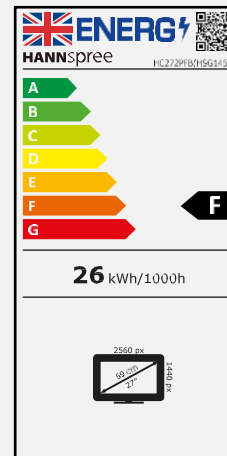

68,6 cm / 27"

Part. No.: HC 272 PFB

SIZE, RESOLUTION

27"
16:9 Aspect Ratio

WQHD
2560x1440@75Hz

CONNECTIVITY, SPEAKER

HDMI
DP

Built-In
Stereo Speaker

Display Size	68,6cm / 27" Diagonal
Panel Type	LED Backlight AHVA Panel*
Aspect Ratio	16:9
Resolution (H x V)	2560 x 1440 WQHD
Brightness	300cd/m ² (Typical) / 350cd/m ² (Max)
Contrast (Typ.)	1.000:1 (Typical)
Contrast (Active)	10M:1 (Active)
Viewing Angle L/R; U/D	178° H – 178° V (CR >10)
Response Time	4 msec (with OD)
Pixel Pitch	0,2331 (H) x 0,2331 (V) mm
Panel Surface	Anti-Glare, Haze level 25%; Hard Coating 3H
Display Colors	16.7M Colors
Horizontal Frequency	30 ~ 113 kHz
Vertical Frequency	56 ~ 75 Hz
Max Display Frequency	2560 x 1440 @ 75Hz
Input 1	HDMI 1.4
Input 2	DP 1.2
Input 3	-
Buil-in Speakers	Yes, 2W x 2, Earphone jack
Power Consumption	On: 26W; Standby: 0,5W; Off: 0,3W
Power Range	External PSU DC: 12V – 4A Input: AC 100 ~ 240 Volt; 50 ~ 60 Hz
Product Dimensions	613,9 x 192,1 x 459,1 mm with stand (W x D x H) 613,9 x 40,7 x 358,9 mm without stand (W x D x H)
Packing Dimensions	672 x 105 x 432 mm (W x D x H)
Net / Gross Weight	3,7 Kg / 5,2 Kg

VESA Mounting	100 x 100 mm
Monitor Stand	Fixed Stand
Tilt / Kensington Lock	-5° ~ +10° (±2°) / Yes
Pivot / Swivel	- / -
Controls	MENU / EXIT / ▲ / ▼ / POWER
Color	Warm / Nature / Cool / User Modes
Preset Mode	Standard, ECO, Movie, Game Modes
Bezel & Color Plan	Front Bezel, Rear Cover: Black Color Base and Stand: Black Color
On Screen Display	7 OSD Languages
Other Features	Low Blue Light Mode / Flicker Free
Accessory	Power Adaptor; Power Cable (1,5m); DP Cable (1,5m); Quick Start Guide; Warranty Card