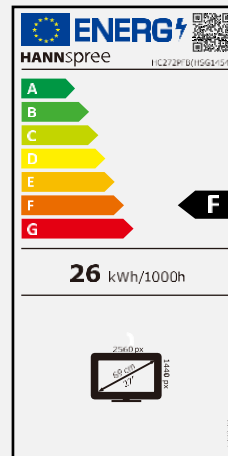

HC 272 PFB

68,6 cm / 27" Diagonal
LED Backlight – Format 16:9

- 27" 16:9 LED Backlight Monitor
- 2560 x 1440 @ 75Hz WQHD Resolution
- 178° / 178° Ultra Wide Viewing Angle
- Digital Inputs: Display Port + HDMI
- Built-In Stereo Speakers
- Frameless Bezel Display
- Ultra-Slim Design and Super-Thin Profile
- Tilt and Wall-Mountable (VESA)
- Low Power Consumption
- External Power Adaptor
- Low Blue Light Mode
- Flicker Free

Display Size	68,6cm / 27" Diagonal
Panel Type	LED Backlight AHVA Panel*
Aspect Ratio	16:9
Resolution (H x V)	2560 x 1440 WQHD
Brightness	300cd/m ² (Typical) / 350cd/m ² (Max)
Contrast (Typ.)	1.000:1 (Typical)
Contrast (Active)	10M:1 (Active)
Viewing Angle L/R; U/D	178° H – 178° V (CR >10)
Response Time	4 msec (with OD)
Pixel Pitch	0,2331 (H) x 0,2331 (V) mm
Panel Surface	Anti-Glare, Haze level 25%; Hard Coating 3H
Display Colors	16.7M Colors
Horizontal Frequency	30 ~ 113 kHz
Vertical Frequency	56 ~ 75 Hz
Max Display Frequency	2560 x 1440 @ 75Hz
Input 1	HDMI 1.4
Input 2	DP 1.2
Input 3	-
Buil-in Speakers	Yes, 2W x 2, Earphone jack
Power Consumption	On: 26W; Standby: 0,5W; Off: 0,3W
Power Range	External PSU DC: 12V – 4A Input: AC 100 ~ 240 Volt; 50 ~ 60 Hz
Product Dimensions	613,9 x 192,1 x 459,1 mm with stand (W x D x H) 613,9 x 40,7 x 358,9 mm without stand (W x D x H)
Packing Dimensions	672 x 105 x 432 mm (W x D x H)
Net / Gross Weight	3,7 Kg / 5,2 Kg

VESA Mounting	100 x 100 mm
Monitor Stand	Fixed Stand
Tilt / Kensington Lock	-5° ~ +10° (±2°) / Yes
Pivot / Swivel	- / -
Controls	MENU / EXIT / ▲ / ▼ / POWER
Color	Warm / Nature / Cool / User Modes
Preset Mode	Standard, ECO, Movie, Game Modes
Bezel & Color Plan	Front Bezel, Rear Cover: Black Color Base and Stand: Black Color
On Screen Display	7 OSD Languages
Other Features	Low Blue Light Mode / Flicker Free
Accessory	Power Adaptor; Power Cable (1,5m); DP Cable (1,5m); Quick Start Guide; Warranty Card