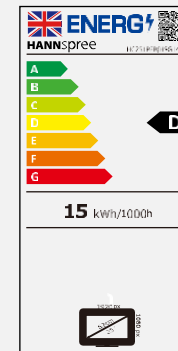

### OTHER FEATURES

Eco  
Friendly

Low Blue  
Light  
Mode

Tilt

Flicker  
Free

Display Size	62,2 cm / 24.5" Diagonal
Panel Type	TFT – LED Backlight AHVA (IPS) Panel *
Aspect Ratio	16:9
Resolution (H x V)	1920 x 1080 Full HD
Brightness (Typ.)	300cd/m <sup>2</sup> (Typical)
Contrast (Typ.)	1.000:1 (Typical)
Contrast (Active)	10.000.000:1 (Active)
Viewing Angle L/R; U/D	178° H – 178° V (CR >10)
Response Time	5 msec (with OD)
Pixel Pitch	0,2832 (H) x 0,2802 (V) mm
Panel Surface	Anti-Glare, Haze level 25%; Hardness Coating 3H
Display Colors	16.7M Colors
Horizontal Frequency	30 ~ 83 kHz
Vertical Frequency	56 ~ 75 Hz
Max Display Frequency	1920 x 1080 @ 60Hz
Input 1	D-Sub (VGA)
Input 2	HDMI 1.4
Input 3	Display Port 1.2
Input 4	Audio In
Buil-in Speakers	Yes, 2W x 2; Earphone jack
Power Consumption	On: 15W; Stand-by: 0,5W; Off: 0,3W
Power Range	External PSU DC: 12V – 3A AC 100 ~ 240 Volt; 50 ~ 65 Hz
Product Dimensions	558,9 x 190 x 419,3 mm with stand (W x D x H) 558,9 x 41,4 x 329,1 mm without stand (W x D x H)
Packing Dimensions	650 x 128 x 435 mm (W x D x H)
Net / Gross Weight	3,48 Kg / 4,76 Kg

VESA Mounting	75 x 75 mm
Monitor Stand	Fixed Stand
Tilt / Kensington Lock	-5° ~ 15° (±2°) / Yes
Pivot / Swivel	- / -
Controls	Menu (Enter) / Auto (Exit) / Up (Bri) / Down (Vol) / Power
Color	Normal, Cool, Warm, User Mode
Preset Mode	PC, Movie, Game, ECO Modes
On Screen Display	7 OSD Languages
Other Features	Flicker Free / Low Blue Light Mode
Accessory	External Power Supply; HDMI Cable (1,5m); Warranty Card; Quick Start Guide

Supplier's Name	HANNspree
Model Name	HC251PFB
Energy efficiency class for standard Dynamic Range (SDR)	D
Annual Energy Power Consumption (kWh/1000h)	15 kWh/1000h
On mode power demand for Standard Dynamic Range (SDR)	15 W
Off mode power demand (W)	0,3 W
Standby mode power demand (W)	0,5 W
Screen Diagonal (cm / inches)	62,2cm / 24.5"
Resolution	1920 x 1080