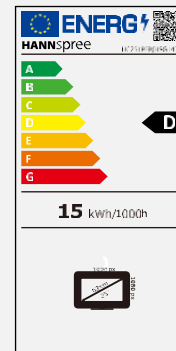

### OTHER FEATURES

Eco  
Friendly

Low Blue  
Light  
Mode

Tilt

Flicker  
Free

Display Size	62,2 cm / 24.5" Diagonal
Panel Type	TFT – LED Backlight AHVA (IPS) Panel *
Aspect Ratio	16:9
Resolution (H x V)	1920 x 1080 Full HD
Brightness (Typ.)	300cd/m <sup>2</sup> (Typical)
Contrast (Typ.)	1.000:1 (Typical)
Contrast (Active)	10.000.000:1 (Active)
Viewing Angle L/R; U/D	178° H – 178° V (CR >10)
Response Time	5 msec (with OD)
Pixel Pitch	0,2832 (H) x 0,2802 (V) mm
Panel Surface	Anti-Glare, Haze level 25%; Hardness Coating 3H
Display Colors	16.7M Colors
Horizontal Frequency	30 ~ 83 kHz
Vertical Frequency	56 ~ 75 Hz
Max Display Frequency	1920 x 1080 @ 60Hz
Input 1	D-Sub (VGA)
Input 2	HDMI 1.4
Input 3	Display Port 1.2
Input 4	Audio In
Buil-in Speakers	Yes, 2W x 2; Earphone jack
Power Consumption	On: 15W; Stand-by: 0,5W; Off: 0,3W
Power Range	External PSU DC: 12V – 3A AC 100 ~ 240 Volt; 50 ~ 65 Hz
Product Dimensions	558,9 x 190 x 419,3 mm with stand (W x D x H) 558,9 x 41,4 x 329,1 mm without stand (W x D x H)
Packing Dimensions	650 x 128 x 435 mm (W x D x H)
Net / Gross Weight	3,48 Kg / 4,76 Kg

VESA Mounting	75 x 75 mm
Monitor Stand	Fixed Stand
Tilt / Kensington Lock	-5° ~ 15° (±2°) / Yes
Pivot / Swivel	- / -
Controls	Menu (Enter) / Auto (Exit) / Up (Bri) / Down (Vol) / Power
Color	Normal, Cool, Warm, User Mode
Preset Mode	PC, Movie, Game, ECO Modes
On Screen Display	7 OSD Languages
Other Features	Flicker Free / Low Blue Light Mode
Accessory	External Power Supply; HDMI Cable (1,5m); Warranty Card; Quick Start Guide

Supplier's Name	HANNspree
Model Name	HC251PFB
Energy efficiency class for standard Dynamic Range (SDR)	D
Annual Energy Power Consumption (kWh/1000h)	15 kWh/1000h
On mode power demand for Standard Dynamic Range (SDR)	15 W
Off mode power demand (W)	0,3 W
Standby mode power demand (W)	0,5 W
Screen Diagonal (cm / inches)	62,2cm / 24.5"
Resolution	1920 x 1080