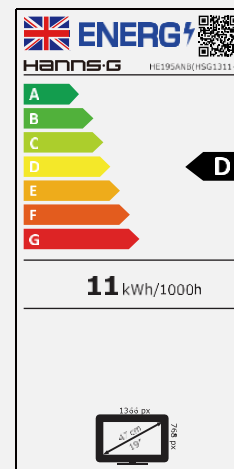

18.5" / 47 cm

Part. No.: HE 195 ANB

SIZE, RESOLUTION

18.5"
Viewing Angle

1366 x 768
WXGA Resolution

CONNECTIVITY, RATIO

VGA
Video Input

16:9
Aspect Ratio

RESPONSE TIME, VESA

5 msec

VESA
Wall-Mountable

FEATURES

Eco
Friendly

Low
Power
Cons.

Tilt

Video
Modes

Display Size	47cm / 18.5" Diagonal
Panel Type	TFT – LED Backlight
Aspect Ratio	16:9
Resolution (H x V)	1366 x 768
Brightness	200cd/m ²
Contrast (Typ.)	600:1 (Typical)
Contrast (Active)	10.000.000:1 (Active)
Viewing Angle L/R; U/D	90° H – 65° V (CR > 10)
Response Time	5 msec (typ)
Pixel Pitch	0,3 (H) x 0,3 (V) mm
Panel Surface	Anti-Glare
Display Colors	16.7M Colors
Horizontal Frequency	31 ~ 61 kHz
Vertical Frequency	56 ~ 75 Hz
Max Display Frequency	1366 x 768 @ 60Hz
Input 1	D-Sub (VGA)
Input 2	-
Input 3	-
Buil-in Speakers	-
Power Consumption	On: 11W; Stand-by: 0,3W; Off: 0,2W
AC Power Range	AC 100 ~ 240 Volt; 50 ~ 60 Hz
Product Dimensions	442 x 185 x 345 mm (W x D x H)
Packing Dimensions	515 x 115 x 336 mm (W x D x H)
Net / Gross Weight	2,5 Kgs / 3,4 Kgs
Bezel & Color Plan	Black texture front bezel, back cover, arm, base

VESA Mounting	75 x 75 mm
Monitor Stand	Normal Base
Tilt / Kensington Lock	-5° ~ 20° / Yes
Pivot / Swivel	- / -
Controls	Menu, Bri (+), (-), Auto, Power
Color	Warm, Natural, Cool, User Mode
Preset Mode	PC, Movie, Game, ECO Modes
On Screen Display	12 OSD Languages
Accessory	Power Cable (1,5m); VGA Cable (1,5m); Warranty Card; Quick Start Guide
Flicker Free	Yes