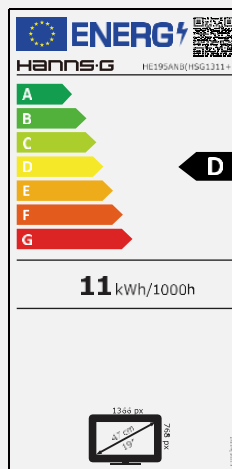

HE 195 ANB

18.5" / 47cm Diagonal
LED Backlight – Format 16:9

- LED Backlight Monitor
- 1366 x 768 WXGA Resolution
- 10,000,000:1 Active Contrast
- 5ms Fast Response Time
- Low Power Consumption
- Multi-Video Modes
- Tilt and Wall Mountable (VESA)
- ECO Friendly
- Flicker Free

RESPONSE TIME, VESA

5 msec

VESA
Wall-Mountable

FEATURES

Eco
Friendly

Low
Power
Cons.

Tilt

Video
Modes

Display Size	47cm / 18.5" Diagonal
Panel Type	TFT – LED Backlight
Aspect Ratio	16:9
Resolution (H x V)	1366 x 768
Brightness	200cd/m ²
Contrast (Typ.)	600:1 (Typical)
Contrast (Active)	10.000.000:1 (Active)
Viewing Angle L/R; U/D	90° H – 65° V (CR > 10)
Response Time	5 msec (typ)
Pixel Pitch	0,3 (H) x 0,3 (V) mm
Panel Surface	Anti-Glare
Display Colors	16.7M Colors
Horizontal Frequency	31 ~ 61 kHz
Vertical Frequency	56 ~ 75 Hz
Max Display Frequency	1366 x 768 @ 60Hz
Input 1	D-Sub (VGA)
Input 2	-
Input 3	-
Buil-in Speakers	-
Power Consumption	On: 11W; Stand-by: 0,3W; Off: 0,2W
AC Power Range	AC 100 ~ 240 Volt; 50 ~ 60 Hz
Product Dimensions	442 x 185 x 345 mm (W x D x H)
Packing Dimensions	515 x 115 x 336 mm (W x D x H)
Net / Gross Weight	2,5 Kgs / 3,4 Kgs
Bezel & Color Plan	Black texture front bezel, back cover, arm, base

VESA Mounting	75 x 75 mm
Monitor Stand	Normal Base
Tilt / Kensington Lock	-5° ~ 20° / Yes
Pivot / Swivel	- / -
Controls	Menu, Bri (+), (-), Auto, Power
Color	Warm, Natural, Cool, User Mode
Preset Mode	PC, Movie, Game, ECO Modes
On Screen Display	12 OSD Languages
Accessory	Power Cable (1,5m); VGA Cable (1,5m); Warranty Card; Quick Start Guide
Flicker Free	Yes