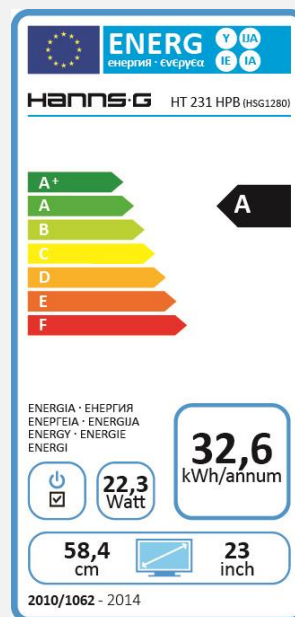

### TOUCH DISPLAY FEATURES

10 Point  
Touch

7H  
Surface

USB  
Link

Adj  
Stand

Display Size	58,42cm / 23" Diagonal
Panel Type	TFT – LED Backlight
Aspect Ratio	16:9
Resolution (H x V)	1920 x 1080 Full HD
Brightness	250cd/m <sup>2</sup>
Contrast (Typ.)	1.000:1 (Typical)
Contrast (Active)	80.000.000:1 (Active)
Viewing Angle L/R; U/D	170° H – 160° V (CR >10) / 176° H – 170° V (CR >5)
Response Time	5 msec (Typical)
Pixel Pitch	0,265 (H) x 0,265 (V) mm
Touch Type	Projected Capacitive Type – 10 Point Touch
Display Colors	16.7M Colors
Horizontal Frequency	31 ~ 80 kHz
Vertical Frequency	56 ~ 75 Hz
Max Display Frequency	1920 x 1080 @ 60Hz
Input 1	D-Sub (VGA)
Input 2	DVI-D
Input 3	HDMI
Buil-in Speakers	Yes, 1.5W x 2; Earphone Audio Out x 1
Power Consumption	On: TBC W; Stand-by: ≤0,5W; Off: ≤0,5W
AC Power Range	AC 100 ~ 240 Volt; 50 ~ 65 Hz
Product Dimensions	574,6 x 43,7 x 404 mm (W x D x H)
Packing Dimensions	637,5 x 90 x 515,5 (W x D x H)
Net / Gross Weight	5,4 Kgs / 6,25 Kgs
Bezel & Color Plan	Bezel Arm / Base: Glossy Rear Cover: Matt

VESA Mounting	100 x 100 mm
Monitor Stand	Smart Adjustable Stand ("book" type)
Tilt / Kensington Lock	10° ~ 60° / Yes
Display Protection	Thickness 2,0 mm
Hardness / Transmittance	≥7H Toughened hard panel surface / ≥86%
Controls	Menü, Bri (+), Vol (-), Input/Enter, Power
Color	Warm, Natural, Cool, User Mode
Preset Mode	PC, Movie, Game, ECO Modes
On Screen Display	12 OSD Languages
Accessory	Power Cable (1,5m); VGA Cable (1,5m); Audio Cable (1,8m); USB Cable (1,8m); Warranty Card; Quick Start Guide

Supplier's Name	HANNSpree
Model Name	HT231HPB
Energy Efficiency Class	A
Screen Size (Centimetres)	58,42
Screen Size (Inches)	23,00
On mode power Consumption (W)	22,3
Annual Energy Consumption* (kWh)	32,6
Standby-mode Power Consumption (W)	≤0,5W
Off-mode Power Consumption (W)	≤0,5W
Screen Resolution	1920 x 1080