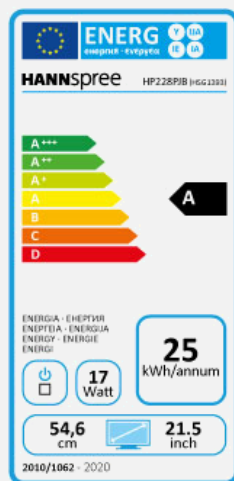

Display Size	54,6cm / 21.5" Diagonal
Panel Type	TFT – LED Backlight ADS Panel (*)
Aspect Ratio	16:9
Resolution (H x V)	1920 x 1080 Full HD
Brightness	250cd/m ²
Contrast (Typ.)	1.000:1 (Typical)
Contrast (Active)	80.000.000:1 (Active)
Viewing Angle L/R; U/D	178° H – 178° V (CR >10)
Response Time	4 msec
Pixel Pitch	0,248 (H) x 0,248 (V) mm
Panel Surface	Anti-Glare
Display Colors	16.7M Colors
Horizontal Frequency	30 ~ 83 kHz
Vertical Frequency	56 ~ 75 Hz
Max Display Frequency	1920 x 1080 @ 60Hz
Input 1	D-Sub (VGA)
Input 2	HDMI
Input 3	Display Port
Buil-in Speakers	Yes, 2W x 2; Earphone Jack
Power Consumption	On: 16,64W; Stand-by: 0,38W; Off: 0,23W
AC Power Range	AC 100 ~ 240 Volt; 50 ~ 60 Hz
Product Dimensions	489.3 x 215.3 x 491.8 mm (W x D x H)
Packing Dimensions	546 x 154 x 360 mm (W x D x H)
Net / Gross Weight	3.6 Kg / 4.75 Kg
Bezel & Color Plan	Bezel / Arm / Base / Rear Cover: Black texture

VESA Mounting	100 x 100 mm
Monitor Stand	Height Adjustable Stand (120mm range)
Tilt / Kensington Lock	-5° ~ 20° / Yes
Pivot / Swivel	Yes 90° Clockwise / Left: 45° - Right: 45°
Controls	Menu, <, >, AUTO, Power
Color	Warm, Natural, Cool, User Mode
Preset Mode	PC, Movie, Game, ECO Modes
On Screen Display	11 OSD Languages
Accessory	Power Cable (1,5m); HDMI Cable (1,5m); Warranty Card; Quick Start Guide
Other Features	Low Blue Light Mode Flicker Free

Supplier's Name	HANNSpree
Model Name	HP228PJB
Energy Efficiency Class	A
Screen Size (Centimetres)	54,6
Screen Size (Inches)	21,50
On mode power Consumption (W)	17
Annual Energy Consumption* (kWh)	25
Standby-mode Power Consumption (W)	0,38
Off-mode Power Consumption (W)	0,23
Screen Resolution	1920 x 1080