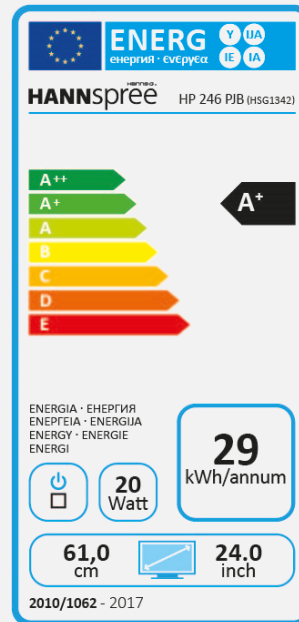

VESA Mounting	100 x 100 mm
Monitor Stand	Height Adjustable Stand
Tilt / Kensington Lock	-5° ~ 30° / Yes
Pivot / Swivel	Yes 90° Clockwise / Left: 170° - Right: 170°
Controls	1,2, ▼, ▲, Power
Color	Warm, Cool, Standard, User Mode
Preset Mode	PC, Movie, Game, ECO Modes
On Screen Display	11 OSD Languages
Built-in USB Hub	USB 3.0: 1 upstream, 4 downstream **
Flicker Free	Yes
Accessory	Power Cable (1,5m); HDMI Cable (1,5m); Warranty Card; Quick Start Guide
Certifications	CE, Energy Star 7.1, ISO9241-307 Class I, TCO 7.0, GS, WEEE, RoHS, Reach

Supplier's Name	HANNspree
Model Name	HP246PJB
Energy Efficiency Class	A+
Screen Size (Centimetres)	61
Screen Size (Inches)	24
On mode power Consumption (W)	20
Annual Energy Consumption* (kWh)	29
Standby-mode Power Consumption (W)	0,35
Off-mode Power Consumption (W)	0,27
Screen Resolution	1920 x 1200

PART. NO.:
HP 246 PJB
(RTW – ETW)

** USB 3.0: 1 upstream, 4 downstream, only one USB port for charging, Max 900mA

* "ADS - IPS-type" word mark / trademark and related patents on technologies belong to their respective owners.