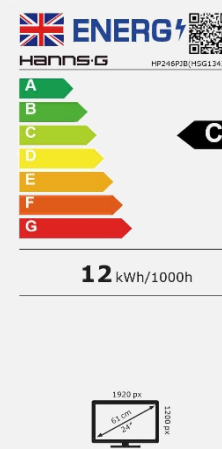

VESA Mounting	100 x 100 mm
Monitor Stand	Height Adjustable Stand (117 mm lift)
Tilt / Kensington Lock	-5° ~ 30° / Yes
Pivot / Swivel	Yes 90° Clockwise / Left: 170° - Right: 170°
Controls	1,2, ▼, ▲, Power
Color	Warm, Cool, Standard, User Mode
Preset Mode	PC, Movie, Game, ECO Modes
On Screen Display	11 OSD Languages
Built-in USB Hub	USB 3.0: 1 upstream, 4 downstream **
Flicker Free	Yes
Accessory	Power Cable (1,5m); HDMI Cable (1,5m); Warranty Card; Quick Start Guide

Supplier's Name	HANNspree
Model Name	HP246PJB
Energy efficiency class for standard Dynamic Range (SDR)	C
Annual Energy Power Consumption (kWh/1000h)	12 kWh/1000h
On mode power demand for Standard Dynamic Range (SDR)	12 W
Off mode power demand (W)	0,2 W
Standby mode power demand (W)	0,3 W
Screen Diagonal (cm / inches)	61 cm / 24"
Resolution	1920 x 1200

PART. NO.:
HP 246 PJB
(RTW – ETW)

4 711404 021732 >

© 2021 HANNspree Europe Holdings B.V. Specifications and design as well as accessories are subject to change without notice. Screen shots are simulated. Actual products may differ slightly from those illustrated on this promotion material. Please refer to actual samples for final selection. The products displayed on this promotion material may not be available for purchase in your particular country or locality. Please check with your local HANNspree authorized representatives for the availability of specific products in your area. All brand, product, Service names and logos are trademarks and/or registered trademarks of their respective manufactures and Companies.

** USB 3.0: 1 upstream, 4 downstream, only one USB port for charging, Max 900mA

* "ADS - IPS-type" word mark / trademark and related patents on technologies belong to their respective owners.