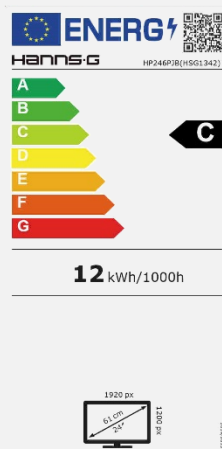

VESA Mounting	100 x 100 mm
Monitor Stand	Height Adjustable Stand (117 mm lift)
Tilt / Kensington Lock	-5° ~ 30° / Yes
Pivot / Swivel	Yes 90° Clockwise / Left: 170° - Right: 170°
Controls	1,2, ▼, ▲, Power
Color	Warm, Cool, Standard, User Mode
Preset Mode	PC, Movie, Game, ECO Modes
On Screen Display	11 OSD Languages
Built-in USB Hub	USB 3.0: 1 upstream, 4 downstream **
Flicker Free	Yes
Accessory	Power Cable (1,5m); HDMI Cable (1,5m); Warranty Card; Quick Start Guide

Supplier's Name	HANNspree
Model Name	HP246PJB
Energy efficiency class for standard Dynamic Range (SDR)	C
Annual Energy Power Consumption (kWh/1000h)	12 kWh/1000h
On mode power demand for Standard Dynamic Range (SDR)	12 W
Off mode power demand (W)	0,2 W
Standby mode power demand (W)	0,3 W
Screen Diagonal (cm / inches)	61 cm / 24"
Resolution	1920 x 1200

PART. NO.:
HP 246 PJB
(RTW – ETW)

4 711404 021732 >

© 2021 HANNspree Europe Holdings B.V. Specifications and design as well as accessories are subject to change without notice. Screen shots are simulated. Actual products may differ slightly from those illustrated on this promotion material. Please refer to actual samples for final selection. The products displayed on this promotion material may not be available for purchase in your particular country or locality. Please check with your local HANNspree authorized representatives for the availability of specific products in your area. All brand, product, Service names and logos are trademarks and/or registered trademarks of their respective manufactures and Companies.

** USB 3.0: 1 upstream, 4 downstream, only one USB port for charging, Max 900mA

* "ADS - IPS-type" word mark / trademark and related patents on technologies belong to their respective owners.