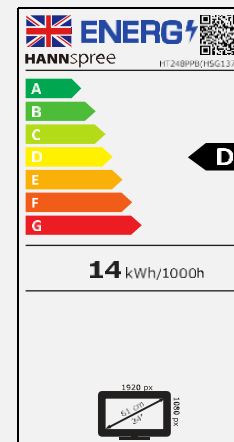

60,45 cm / 23.8"

Part. No.: HT 248 PPB

SIZE, RESOLUTION

23.8"
16:9 Aspect Ratio

Full HD
1920 x 1080

CONNECTIVITY, SPEAKER

HDMI
Display Port
VGA

Built-In
Stereo Speaker

Display Size	60,45cm / 23.8" Diagonal
Panel Type	TFT – LED Backlight
Aspect Ratio	16:9
Resolution (H x V)	1920 x 1080 Full HD
Brightness	300 cd/m ² (Panel) – 250 cd/m ² (Monitor)
Contrast (Typ.)	3.000:1 (Typical)
Contrast (Active)	10.000.000:1 (Active)
Viewing Angle L/R; U/D	178° H – 178° V (CR > 10)
Response Time	8 msec
Pixel Pitch	0,2745 (H) x 0,2745 (V) mm
Touch Type	Projected Capacitive Type – 10 Point Touch
Display Colors	16.7M Colors
Horizontal Frequency	31 ~ 83 kHz
Vertical Frequency	56 ~ 75 Hz
Max Display Frequency	1920 x 1080 @ 60Hz
Input 1	D-Sub (VGA)
Input 2	HDMI
Input 3	Display Port
Buil-in Speakers	Yes, 1,5W x 2; Earphone Audio Out x 1
Power Consumption	On: 14W; Stand-by: 0,3W; Off: 0,3W
AC Power Range	External Power Adaptor: Input: AC 100 ~ 240 Volt; 50 ~ 60 Hz Output: 12V – 3A
Product Dimensions	549,84 x 49,15 x 333,2 mm (W x D x H)
Packing Dimensions	630 x 123 x 439 mm (W x D x H)
Net / Gross Weight	4,5 Kg / 6,1 Kg
Bezel & Color Plan	Bezel: Black texture; Back cover: Black texture; Arm: Metal black

VESA Mounting	100 x 100 mm
Monitor Stand	Smart Adjustable Stand ("book" type)
Tilt / Kensington Lock	15° ~ 70° (+1/-3°) / Yes
Display Protection	Thickness 1,2 ± 0,1 mm; Material OGS
Hardness / Transmittance	≥7H Toughened hard panel surface / ≥88%
Controls	Menü, Bri (+), Vol (-), Input/Enter, Power
Color	Warm, Natural, Cool, User Mode
Preset Mode	PC, Movie, Game, ECO Modes
On Screen Display	15 OSD Languages
Accessory	Power Cable (1,5m); HDMI Cable (1,5m); USB 3.0 (B-A) Cable (1,8m); Warranty Card; Quick Start Guide
Other Features	USB 3.0 HUB: 1 Up stream, 2 Down stream Flicker Free and Low Blue Light Mode
Orientation	Landscape, Portrait