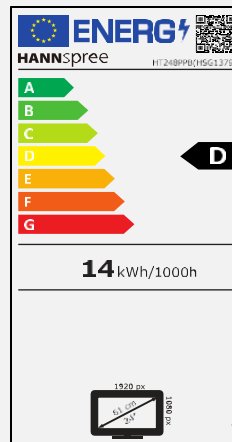

60,45 cm / 23.8"

Part. No.: HT 248 PPB

SIZE, RESOLUTION

23.8"
16:9 Aspect Ratio

Full HD
1920 x 1080

CONNECTIVITY, SPEAKER

HDMI
Display Port
VGA

Built-In
Stereo Speaker

Display Size	60,45cm / 23.8" Diagonal
Panel Type	TFT – LED Backlight
Aspect Ratio	16:9
Resolution (H x V)	1920 x 1080 Full HD
Brightness	300 cd/m ² (Panel) – 250 cd/m ² (Monitor)
Contrast (Typ.)	3.000:1 (Typical)
Contrast (Active)	10.000.000:1 (Active)
Viewing Angle L/R; U/D	178° H – 178° V (CR > 10)
Response Time	8 msec
Pixel Pitch	0,2745 (H) x 0,2745 (V) mm
Touch Type	Projected Capacitive Type – 10 Point Touch
Display Colors	16.7M Colors
Horizontal Frequency	31 ~ 83 kHz
Vertical Frequency	56 ~ 75 Hz
Max Display Frequency	1920 x 1080 @ 60Hz
Input 1	D-Sub (VGA)
Input 2	HDMI
Input 3	Display Port
Buil-in Speakers	Yes, 1,5W x 2; Earphone Audio Out x 1
Power Consumption	On: 14W; Stand-by: 0,3W; Off: 0,3W
AC Power Range	External Power Adaptor: Input: AC 100 ~ 240 Volt; 50 ~ 60 Hz Output: 12V – 3A
Product Dimensions	549,84 x 49,15 x 333,2 mm (W x D x H)
Packing Dimensions	630 x 123 x 439 mm (W x D x H)
Net / Gross Weight	4,5 Kg / 6,1 Kg
Bezel & Color Plan	Bezel: Black texture; Back cover: Black texture; Arm: Metal black

VESA Mounting	100 x 100 mm
Monitor Stand	Smart Adjustable Stand ("book" type)
Tilt / Kensington Lock	15° ~ 70° (+1/-3°) / Yes
Display Protection	Thickness 1,2 ± 0,1 mm; Material OGS
Hardness / Transmittance	≥7H Toughened hard panel surface / ≥88%
Controls	Menü, Bri (+), Vol (-), Input/Enter, Power
Color	Warm, Natural, Cool, User Mode
Preset Mode	PC, Movie, Game, ECO Modes
On Screen Display	15 OSD Languages
Accessory	Power Cable (1,5m); HDMI Cable (1,5m); USB 3.0 (B-A) Cable (1,8m); Warranty Card; Quick Start Guide
Other Features	USB 3.0 HUB: 1 Up stream, 2 Down stream Flicker Free and Low Blue Light Mode
Orientation	Landscape, Portrait