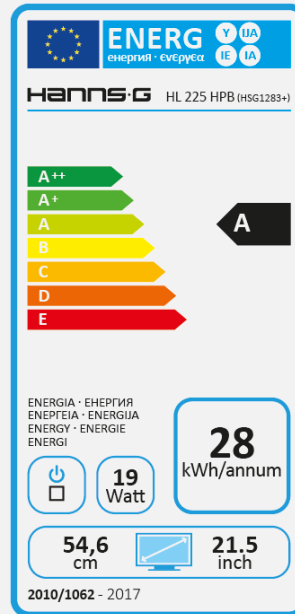

HL 225 HPB

21.5" / 54,61cm Diagonal
LED Backlight – Format 16:9

- 21,5" 16:9 LED Backlight Monitor
- 1920 x 1080 Full HD Resolution
- Input: HDMI + VGA
- Built-In Stereo Speakers
- Tilt and Wall-Mountable (VESA)
- Low Power Consumption
- Multi-Video Modes
- ECO Friendly
- Flicker Free
- HDMI Cable Included

RESPONSE TIME, VESA

5 msec

VESA
Wall-Mountable

ERGONOMIC FEATURES

Eco
Friendly

Tilt

Low
Power
Cons.

Video
Modes

Display Size	54,61 cm / 21.5" Diagonal
Panel Type	TFT – LED Backlight
Aspect Ratio	16:9
Resolution (H x V)	1920 x 1080 Full HD
Brightness	250cd/m ²
Contrast (Typ.)	1.000:1 (Typical)
Contrast (Active)	10.000.000:1 (Active)
Viewing Angle L/R; U/D	170° H / 160° V (CR > 10); 176° H / 170° V (CR > 5)
Response Time	5 msec (typ)
Pixel Pitch	0,248 (H) x 0,248 (V) mm
Panel Surface	Anti-Glare
Display Colors	16.7M Colors
Horizontal Frequency	31 ~ 83 kHz
Vertical Frequency	56 ~ 75 Hz
Max Display Frequency	1920 x 1080 @ 60Hz
Input 1	D-Sub (VGA)
Input 2	HDMI (Ver. 1.4)
Input 3	-
Speakers	1.5W x 2, Earphone Audio Output
Power Consumption	On: 18.57W; Stand-by: 0,36W; Off: 0,298W
AC Power Range	AC 100 ~ 240 Volt; 50 ~ 65 Hz
Product Dimensions	512 x 168 x 386 mm (W x D x H)
Packing Dimensions	583 x 115 x 377 mm (W x D x H)
Net / Gross Weight	3.4 Kgs / 4.5 Kgs (±0.3KG)
Bezel & Color Plan	Front Bezel, Rear Cover, Arm & Base : Black Texture

VESA Mounting	100 x 100 mm
Monitor Stand	Regular Stand
Tilt / Kensington Lock	-5° ~ 20° / Yes
Pivot / Swivel	No / No
Controls	Menu, Bri (+), Vol (-), Input / Enter, Power
Color	Warm, Nature, Cool, User Mode
Preset Mode	PC, Movie, Game, Eco Modes
On Screen Display	12 OSD Languages
Flicker Free	Yes
Accessory	Power Cable (1,5m); HDMI Cable (1,5m); Warranty Card; Quick Start Guide