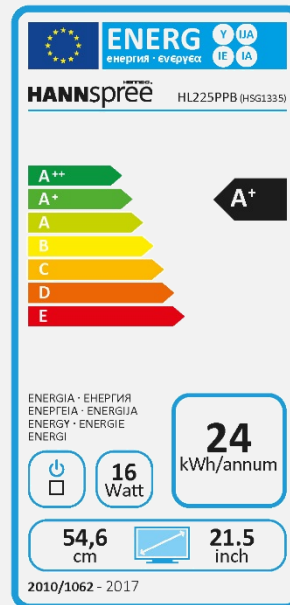

HL 225 PPB

21.5" / 54,61cm Diagonal
LED Backlight – Format 16:9

- 21,5" 16:9 LED Backlight Monitor
- 1920 x 1080 Full HD 1080P
- 5ms Fast Response Time
- Input: Display Port+HDMI+VGA
- Built-In Stereo Speakers
- Tilt and Wall-Mountable (VESA)
- Low Power Consumption
- Multi-Video Modes
- ECO Friendly
- Flicker Free
- HDMI Cable Included

RESPONSE TIME, VESA

5 msec

VESA
Wall-Mountable

ERGONOMIC FEATURES

Eco
Friendly

Tilt

Low
Power
Cons.

Video
Modes

Display Size	54,61 cm / 21.5" Diagonal
Panel Type	TFT – LED Backlight
Aspect Ratio	16:9
Resolution (H x V)	1920 x 1080 Full HD
Brightness	250cd/m ²
Contrast (Typ.)	1.000:1 (Typical)
Contrast (Active)	80.000.000:1 (Active)
Viewing Angle L/R; U/D	170° H / 160° V (CR >10)
Response Time	5 msec (typ)
Pixel Pitch	0,248 (H) x 0,248 (V) mm
Panel Surface	Anti-Glare
Display Colors	16.7M Colors
Horizontal Frequency	30 ~ 83 kHz
Vertical Frequency	56 ~ 75 Hz
Max Display Frequency	1920 x 1080 @ 60Hz
Input 1	D-Sub (VGA)
Input 2	Display Port
Input 3	HDMI
Speakers	1.5W x 2
Power Consumption	On: 21W; Stand-by: 0,36W; Off: 0,26W
AC Power Range	AC 100 ~ 240 Volt; 50 ~ 65 Hz
Product Dimensions	511 x 184 x 375 mm (W x D x H)
Packing Dimensions	563 x 101 x 428 mm (W x D x H)
Net / Gross Weight	3.4 Kgs / 4.5 Kgs (±0.3KG)
Bezel & Color Plan	Front Bezel, Rear Cover, Arm & Base : Texture

Supplier's Name	HANNspree
Model Name	HL225PPB
Energy Efficiency Class	A+
Screen Size (Centimetres)	54,61
Screen Size (Inches)	21,50
On mode power Consumption (W)	21
Annual Energy Consumption* (kWh)	31
Standby-mode Power Consumption (W)	0,36
Off-mode Power Consumption (W)	0,26
Screen Resolution	1920 x 1080