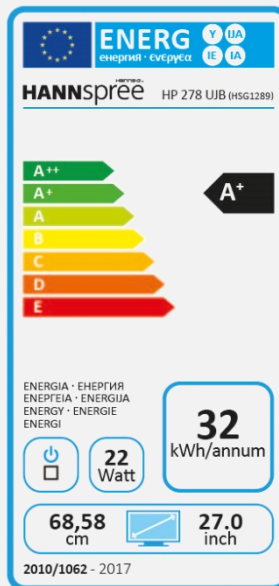

HP 278 UJB

27" / 68,6cm Diagonal
LED Backlight – Format 16:9

- 27" 16:9 LED Backlight Monitor
- 1920 x 1080 Resolution Full HD 1080P
- 178° Ultra-Wide Viewing Angle
- Triple Input: Display Port + HDMI + VGA
- Built-In Stereo Speakers
- USB HUB: 1 up, 2 down
- Tilt and Wall-Mountable (VESA)
- Multi-Functional Height Adjustable Stand
- Pivot Function (90° Rotation) and Swivel
- Low Power Consumption & Multi-Video Modes
- Flicker Free

RESPONSE TIME, VESA

5 msec

VESA
Wall-Mountable

ERGONOMIC FEATURES

Height
Adjust.
Stand

Tilt

Pivot

Swivel

Display Size	68,6cm / 27" Diagonal
Panel Type	TFT – LED Backlight
Aspect Ratio	16:9
Resolution (H x V)	1920 x 1080 Full HD
Brightness	300cd/m ²
Contrast (Typ.)	1.000:1 (Typical)
Contrast (Active)	80.000.000:1 (Active)
Viewing Angle L/R; U/D	178° H – 178° V (CR >10)
Response Time	5 msec
Pixel Pitch	0,311 (H) x 0,311 (V) mm
Panel Surface	Anti-Glare
Display Colors	16.7M Colors
Horizontal Frequency	24 ~ 83 kHz (Analog) / 30 ~ 83 kHz (Digital)
Vertical Frequency	56 ~ 75 Hz
Max Display Frequency	1920 x 1080 @ 60Hz
Input 1	D-Sub (VGA)
Input 2	HDMI
Input 3	Display Port
Buil-in Speakers	Yes, 2W x 2; Earphone out
Power Consumption	On: 26W; Stand-by: ≤ 0,42W; Off: ≤ 0,23W
AC Power Range	AC 100 ~ 240 Volt; 50 ~ 65 Hz
Product Dimensions	646.6 x 245 x 479 ~ 601 mm (W x D x H)
Packing Dimensions	770 x 210 x 475 mm (W x D x H)
Net / Gross Weight	7,9 Kgs / 9.8 Kgs
Bezel & Color Plan	Black texture: front bezel, back cover, arm, base

Supplier's Name	HANNspree
Model Name	HP278UJB
Energy Efficiency Class	A+
Screen Size (Centimetres)	68,6
Screen Size (Inches)	27,00
On mode power Consumption (W)	22
Annual Energy Consumption* (kWh)	32
Standby-mode Power Consumption (W)	0,42
Off-mode Power Consumption (W)	0,23
Screen Resolution	1920 x 1080