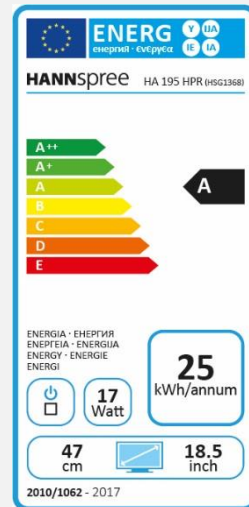

### FEATURES

Eco  
Friendly

Low  
Power  
Cons.

16:9  
Aspect  
Ratio

Video  
Modes

Display Size	47cm / 18.5" Diagonal
Panel Type	TFT – LED Backlight
Aspect Ratio	16:9
Resolution (H x V)	1366 x 768
Brightness	250cd/m <sup>2</sup>
Contrast (Typ.)	1000:1 (Typical)
Contrast (Active)	50.000.000:1 (Active)
Viewing Angle L/R; U/D	170° H – 160° V (CR >10)
Response Time	5 msec (typ)
Pixel Pitch	0,3 (H) x 0,3 (V) mm
Panel Surface	Anti-Glare
Display Colors	16.7M Colors
Horizontal Frequency	24 ~ 61 kHz
Vertical Frequency	56 ~ 75 Hz
Max Display Frequency	1366 x 768 @ 60Hz
Input 1	D-Sub (VGA)
Input 2	HDMI
Input 3	-
Buil-in Speakers	Yes, 1.5W X 2
Power Consumption	On: 17W; Stand-by: ≤0,5W; Off: ≤0,3W
AC Power Range	AC 100 ~ 240 Volt; 50 ~ 60 Hz External Power Adapter DC 12V, 2A
Product Dimensions	557 x 187 x 440 mm (W x D x H)
Packing Dimensions	628 x 177 x 467 mm (W x D x H)
Net / Gross Weight	- Kg / - Kg
Bezel & Color Plan	Glossy front bezel, back cover, arm.

VESA Mounting	100 x 100 mm
Monitor Stand	Normal Base
Tilt / Kensington Lock	- / Yes
Pivot / Swivel	- / -
Controls	Audio -, Audio+, Down, UP, Menu, Exit, Power
Color	Warm, Natural, Cool, User Mode
Preset Mode	PC, Movie, Game Modes
On Screen Display	11 OSD Languages
Accessory	Power Adapter and Cable; VGA Cable; Audio Cable; Warranty Card; Quick Start Guide
EAN Code	4711404022173

Supplier's Name	HANNspree
Model Name	HA195HPR
Energy Efficiency Class	A
Screen Size (Centimetres)	47
Screen Size (Inches)	18,5
On mode power Consumption (W)	17
Annual Energy Consumption* (kWh)	25
Standby-mode Power Consumption (W)	0,18
Off-mode Power Consumption (W)	0,16
Screen Resolution	1366 x 768