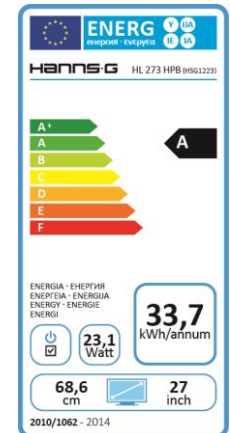

VESA Mounting	100 x 100 mm
Monitor stand	Regular Stand
Tilt	-5° ~ + 15°
Pivot	NA
Swivel	NA
Controls	Menu, Down, Up, Exit, Scale, Source, Power
Color	Warm, Cool, User Mode
Preset Mode	PC, Movie, Game, ECO Modes
On Screen Display	Languages: 12 OSD Languages
Carton Box	Brown Box
Accessory	Power Cable (1,5m), VGA Cable (1,5m) Warranty Card, Quick Start Guide (paper)

A	Supplier's Name	HANNspree	
B	Model Name	HL273HPB	
C	Energy Efficiency Class	A	
D	Screen Size	E Centimetres	68,58
		F inches	27,00
G	On mode power Consumption (W)	23,1	
H	Annual Energy Consumption* (kWh)	33,7	
J	Standby-mode Power Consumption (W)	NA	
K	Off-mode Power Consumption (W)	0,31	
L	Screen Resolution	1920x1080	

* Energy consumption XYZ kWh per year, based on the power consumption of the television operating 4 hours per day for 365 days. The actual energy consumption will depend on how the television is used.

Actual products may differ slightly from those illustrated on this promotion material. Please refer to actual samples for final selection. The products displayed on this promotion material may not be available for purchase in your particular country or locality. Please check with your local HANNspree authorized representatives for the availability of specific products in your area. HANNspree reserves the right to modify design and specifications as well as to change the accessories without notice.