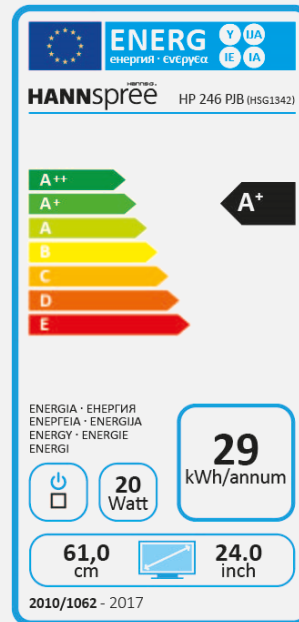

VESA Mounting	100 x 100 mm
Monitor Stand	Height Adjustable Stand
Tilt / Kensington Lock	-5° ~ 30° / Yes
Pivot / Swivel	Yes 90° Clockwise / Left: 170° - Right: 170°
Controls	1,2, ▼, ▲, Power
Color	Warm, Cool, Standard, User Mode
Preset Mode	PC, Movie, Game, ECO Modes
On Screen Display	11 OSD Languages
Built-in USB Hub	USB 2.0: 1 upstream, 4 downstream **
Flicker Free	Yes
Accessory	Power Cable (1,5m); VGA Cable (1,5m); Audio Cable (1,5m); Warranty Card; Quick Start Guide

PART. NO.:
HP 246 PJB
(RTW – ETW)

4 711404 021732 >

** USB 2.0: 1 upstream, 4 downstream, only one USB port for charging, Max 0.5A