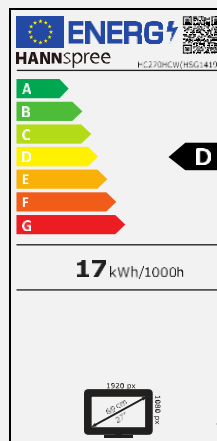

68,6 cm / 27"

Part. No.: HC 270 HCW

SIZE, RESOLUTION

27"
16:9 Aspect Ratio

Full HD
1920 x 1080

CONNECTIVITY, SPEAKER

HDMI
VGA

Built-In
Stereo Speaker

Display Size	68,6cm / 27" Diagonal, Curved Panel 1800R
Panel Type	LED Backlight VA Panel (*)
Aspect Ratio	16:9
Resolution (H x V)	1920 x 1080 Full HD
Brightness (Typ.)	250cd/m ²
Contrast (Typ.)	3.000:1 (Typical)
Contrast (Active)	10M:1 (Active)
Viewing Angle L/R; U/D	178° H – 178° V (CR >10)
Response Time	8 msec
Pixel Pitch	0,3114 (H) x 0,3114 (V) mm
Panel Surface	Anti-Glare; Haze-level 25%
Display Colors	16.7M Colors
Horizontal Frequency	30 ~ 83 kHz
Vertical Frequency	56 ~ 75 Hz
Max Display Frequency	1920 x 1080 @ 60Hz
Input 1	D-Sub (VGA)
Input 2	HDMI 1.4
Input 3	-
Buil-in Speakers	Yes, 2W x 2
Power Consumption	On: 17W; Standby: 0,2W; Off: 0,2W
Power Range	External PSU DC: 12V – 4A Input: AC 100 ~ 240 Volt; 50 ~ 60 Hz
Product Dimensions	612 x 188,3 x 462,7 mm with stand (W x D x H)
Packing Dimensions	675 x 125 x 431 mm (W x D x H)
Net / Gross Weight	3,62 Kg / 5,15 Kg (±0,3KG)

VESA Mounting	100 x 100 mm
Monitor Stand	Normal Stand
Tilt / Kensington Lock	-4° ~ +11° (±1°) / Yes
Pivot / Swivel	- / -
Controls	MENU / EXIT / ▲ / ▼ / POWER
Color	Warm / Nature / Cool / User Modes
Preset Mode	PC, Movie, Game, ECO Modes
Bezel & Color Plan	Front Bezel, Rear Cover: White Color Base and Stand: Silver Color
On Screen Display	12 OSD Languages
Accessory	Power Adaptor with cable (1,5m); HDMI Cable (1,5m); Quick Start Guide; Warranty Card
Other Features	Low Blue Light Mode / Flicker Free