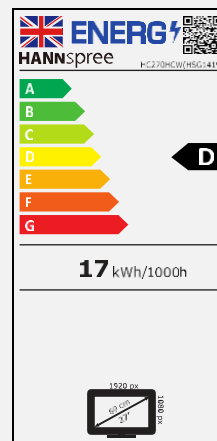

68,6 cm / 27"

Part. No.: HC 270 HCW

SIZE, RESOLUTION

27"
16:9 Aspect Ratio

Full HD
1920 x 1080

CONNECTIVITY, SPEAKER

HDMI
VGA

Built-In
Stereo Speaker

Display Size	68,6cm / 27" Diagonal, Curved Panel 1800R
Panel Type	LED Backlight VA Panel (*)
Aspect Ratio	16:9
Resolution (H x V)	1920 x 1080 Full HD
Brightness (Typ.)	250cd/m ²
Contrast (Typ.)	3.000:1 (Typical)
Contrast (Active)	10M:1 (Active)
Viewing Angle L/R; U/D	178° H – 178° V (CR >10)
Response Time	8 msec
Pixel Pitch	0,3114 (H) x 0,3114 (V) mm
Panel Surface	Anti-Glare; Haze-level 25%
Display Colors	16.7M Colors
Horizontal Frequency	30 ~ 83 kHz
Vertical Frequency	56 ~ 75 Hz
Max Display Frequency	1920 x 1080 @ 60Hz
Input 1	D-Sub (VGA)
Input 2	HDMI 1.4
Input 3	-
Buil-in Speakers	Yes, 2W x 2
Power Consumption	On: 17W; Standby: 0,2W; Off: 0,2W
Power Range	External PSU DC: 12V – 4A Input: AC 100 ~ 240 Volt; 50 ~ 60 Hz
Product Dimensions	612 x 188,3 x 462,7 mm with stand (W x D x H)
Packing Dimensions	675 x 125 x 431 mm (W x D x H)
Net / Gross Weight	3,62 Kg / 5,15 Kg (±0,3KG)

VESA Mounting	100 x 100 mm
Monitor Stand	Normal Stand
Tilt / Kensington Lock	-4° ~ +11° (±1°) / Yes
Pivot / Swivel	- / -
Controls	MENU / EXIT / ▲ / ▼ / POWER
Color	Warm / Nature / Cool / User Modes
Preset Mode	PC, Movie, Game, ECO Modes
Bezel & Color Plan	Front Bezel, Rear Cover: White Color Base and Stand: Silver Color
On Screen Display	12 OSD Languages
Accessory	Power Adaptor with cable (1,5m); HDMI Cable (1,5m); Quick Start Guide; Warranty Card
Other Features	Low Blue Light Mode / Flicker Free