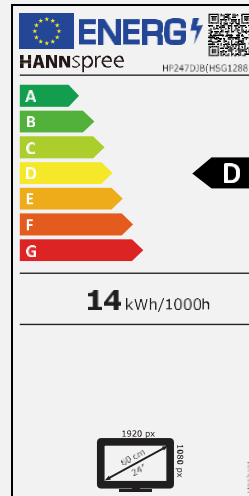

Display Size	59,94cm / 23.6" Diagonal
Panel Type	TFT – LED Backlight
Aspect Ratio	16:9
Resolution (H x V)	1920 x 1080 Full HD
Brightness	250cd/m²
Contrast (Typ.)	1.000:1 (Typical)
Contrast (Active)	10.000.000:1 (Active)
Viewing Angle L/R; U/D	170° H – 160° V (CR >10); 178° H – 170° V (CR > 5)
Response Time	5 msec (typ)
Pixel Pitch	0,271 (H) x 0,271 (V) mm
Panel Surface	Anti-Glare
Display Colors	16.7M Colors
Horizontal Frequency	31 ~ 83 kHz
Vertical Frequency	56 ~ 75 Hz
Max Display Frequency	1920 x 1080 @ 60Hz
Input 1	D-Sub (VGA)
Input 2	DVI-D with HDCP
Input 3	-
Buil-in Speakers	Yes, 1.5W x 2
Power Consumption	On: 16W; Stand-by: 0,3W; Off: 0,3W
AC Power Range	AC 100 ~ 240 Volt; 50 ~ 65 Hz
Product Dimensions	555 x 114,8 x 402 mm (W x D x H)
Packing Dimensions	803 x 158 x 445 mm (W x D x H)
Net / Gross Weight	5,2 Kgs / 6,24 Kgs
Bezel & Color Plan	Black texture: front bezel,back cover , arm, base

VESA Mounting	100 x 100 mm
Monitor Stand	Height Adjustable Stand
Tilt / Kensington Lock	-5° ~ 20° / Yes
Pivot / Swivel	Yes 90° Clockwise / Left: 45° - Right: 45°
Controls	Menu, Bri (+), Vol(-) Input/Enter, Power
Color	Warm, Natural, Cool, User Mode
Preset Mode	PC, Movie, Game, ECO Modes
On Screen Display	12 OSD Languages
Accessory	Power Cable (1,5m); VGA Cable (1,5m); Audio Cable (1,5m); Warranty Card; Quick Start Guide
Flicker Free	Yes

Supplier's Name	HANNspree
Model Name	HP247DJB
Energy efficiency class for standard Dynamic Range (SDR)	D
Annual Energy Power Consumption (kWh/1000h)	14 kWh/1000h
On mode power demand for Standard Dynamic Range (SDR)	16 W
Off mode power demand (W)	0,3 W
Standby mode power demand (W)	0,3 W
Screen Diagonal (cm / inches)	59,94cm/23.6"
Resolution	1920 x 1080

PART. NO.:
HP 247 DJB

Display Solutions

© 2021 HANNspree Europe Holdings B.V. Specifications and design as well as accessories are subject to change without notice. Screen shots are simulated. Actual products may differ slightly from those illustrated on this promotion material. Please refer to actual samples for final selection. The products displayed on this promotion material may not be available for purchase in your particular country or locality. Please check with your local HANNspree authorized representatives for the availability of specific products in your area. All brand, product, Service names and logos are trademarks and/or registered trademarks of their respective manufactures and Companies.