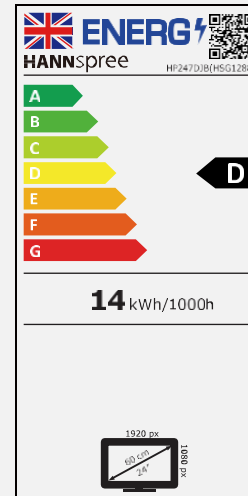

Display Size	59,94cm / 23.6" Diagonal
Panel Type	TFT – LED Backlight
Aspect Ratio	16:9
Resolution (H x V)	1920 x 1080 Full HD
Brightness	250cd/m²
Contrast (Typ.)	1.000:1 (Typical)
Contrast (Active)	10.000.000:1 (Active)
Viewing Angle L/R; U/D	170° H – 160° V (CR >10); 178° H – 170° V (CR > 5)
Response Time	5 msec (typ)
Pixel Pitch	0,271 (H) x 0,271 (V) mm
Panel Surface	Anti-Glare
Display Colors	16.7M Colors
Horizontal Frequency	31 ~ 83 kHz
Vertical Frequency	56 ~ 75 Hz
Max Display Frequency	1920 x 1080 @ 60Hz
Input 1	D-Sub (VGA)
Input 2	DVI-D with HDCP
Input 3	-
Buil-in Speakers	Yes, 1.5W x 2
Power Consumption	On: 16W; Stand-by: 0,3W; Off: 0,3W
AC Power Range	AC 100 ~ 240 Volt; 50 ~ 65 Hz
Product Dimensions	555 x 114,8 x 402 mm (W x D x H)
Packing Dimensions	803 x 158 x 445 mm (W x D x H)
Net / Gross Weight	5,2 Kgs / 6,24 Kgs
Bezel & Color Plan	Black texture: front bezel,back cover , arm, base

VESA Mounting	100 x 100 mm
Monitor Stand	Height Adjustable Stand
Tilt / Kensington Lock	-5° ~ 20° / Yes
Pivot / Swivel	Yes 90° Clockwise / Left: 45° - Right: 45°
Controls	Menu, Bri (+), Vol(-) Input/Enter, Power
Color	Warm, Natural, Cool, User Mode
Preset Mode	PC, Movie, Game, ECO Modes
On Screen Display	12 OSD Languages
Accessory	Power Cable (1,5m); VGA Cable (1,5m); Audio Cable (1,5m); Warranty Card; Quick Start Guide
Flicker Free	Yes

Supplier's Name	HANNspree
Model Name	HP247DJB
Energy efficiency class for standard Dynamic Range (SDR)	D
Annual Energy Power Consumption (kWh/1000h)	14 kWh/1000h
On mode power demand for Standard Dynamic Range (SDR)	16 W
Off mode power demand (W)	0,3 W
Standby mode power demand (W)	0,3 W
Screen Diagonal (cm / inches)	59,94cm/23.6"
Resolution	1920 x 1080

PART. NO.:
HP 247 DJB

Display Solutions

© 2021 HANNspree Europe Holdings B.V. Specifications and design as well as accessories are subject to change without notice. Screen shots are simulated. Actual products may differ slightly from those illustrated on this promotion material. Please refer to actual samples for final selection. The products displayed on this promotion material may not be available for purchase in your particular country or locality. Please check with your local HANNspree authorized representatives for the availability of specific products in your area. All brand, product, Service names and logos are trademarks and/or registered trademarks of their respective manufactures and Companies.