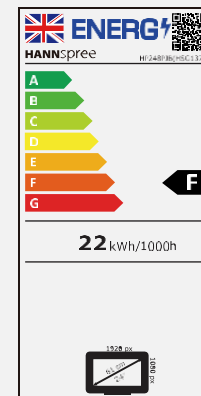

Display Size	60,45cm / 23.8" Diagonal
Panel Type	TFT – LED Backlight PLS-Type Panel (*)
Aspect Ratio	16:9
Resolution (H x V)	1920 x 1080 Full HD
Brightness	250cd/m ²
Contrast (Typ.)	1.000:1 (Typical)
Contrast (Active)	80.000.000:1 (Active)
Viewing Angle L/R; U/D	178° H – 178° V (CR >10)
Response Time	4 msec (with OD)
Pixel Pitch	0,274 (H) x 0,274 (V) mm
Panel Surface	Anti-Glare
Display Colors	16.7M Colors
Horizontal Frequency	30 ~ 83 kHz
Vertical Frequency	56 ~ 75 Hz
Max Display Frequency	1920 x 1080 @ 60Hz
Input 1	D-Sub (VGA)
Input 2	HDMI
Input 3	Display Port
Buil-in Speakers	Yes, 2W x 2; Earphone Jack
Power Consumption	On: 12,58W; Stand-by: 0,34W; Off: 0,21W (Energy Consumption related to EPA Energy Star Version 8.0)
AC Power Range	AC 100 ~ 240 Volt; 50 ~ 60 Hz
Product Dimensions	540 x 251.4 x 646.4 mm (W x D x H)
Packing Dimensions	596 x 165 x 380 mm (W x D x H)
Net / Gross Weight	4.1 Kg / 5.2 Kg
Bezel & Color Plan	Bezel / Arm / Base / Rear Cover: Black texture Base: Plastic / Metal

VESA Mounting	100 x 100 mm
Monitor Stand	Height Adjustable Stand, Plastic Base
Tilt / Kensington Lock	-5° ~ 20° / Yes
Pivot / Swivel	Yes 90° Clockwise / Left: 45° - Right: 45°
Controls	Menu, (+), (-), AUTO, Power
Color	Warm, Natural, Cool, User Mode
Preset Mode	PC, Movie, Game Modes
On Screen Display	11 OSD Languages
Accessory	Power Cable (1,5m); HDMI Cable; Warranty Card; Quick Start Guide
Other Features	Low Blue Light Mode / Flicker Free
Certifications	CE, ErP Energy Label, Energy Star 8.0, TCO 8.0, ISO9241-307, WEEE, RoHS, Reach