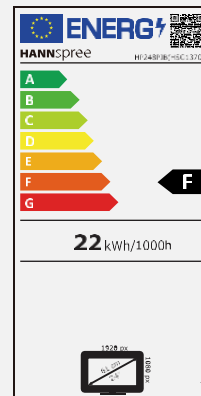

Display Size	60,45cm / 23.8" Diagonal
Panel Type	TFT – LED Backlight PLS-Type Panel (*)
Aspect Ratio	16:9
Resolution (H x V)	1920 x 1080 Full HD
Brightness	250cd/m ²
Contrast (Typ.)	1.000:1 (Typical)
Contrast (Active)	80.000.000:1 (Active)
Viewing Angle L/R; U/D	178° H – 178° V (CR >10)
Response Time	4 msec (with OD)
Pixel Pitch	0,274 (H) x 0,274 (V) mm
Panel Surface	Anti-Glare
Display Colors	16.7M Colors
Horizontal Frequency	30 ~ 83 kHz
Vertical Frequency	56 ~ 75 Hz
Max Display Frequency	1920 x 1080 @ 60Hz
Input 1	D-Sub (VGA)
Input 2	HDMI
Input 3	Display Port
Buil-in Speakers	Yes, 2W x 2; Earphone Jack
Power Consumption	On: 12,58W; Stand-by: 0,34W; Off: 0,21W (Energy Consumption related to EPA Energy Star Version 8.0)
AC Power Range	AC 100 ~ 240 Volt; 50 ~ 60 Hz
Product Dimensions	540 x 251.4 x 646.4 mm (W x D x H)
Packing Dimensions	596 x 165 x 380 mm (W x D x H)
Net / Gross Weight	4.1 Kg / 5.2 Kg
Bezel & Color Plan	Bezel / Arm / Base / Rear Cover: Black texture Base: Plastic / Metal

VESA Mounting	100 x 100 mm
Monitor Stand	Height Adjustable Stand, Plastic Base
Tilt / Kensington Lock	-5° ~ 20° / Yes
Pivot / Swivel	Yes 90° Clockwise / Left: 45° - Right: 45°
Controls	Menu, (+), (-), AUTO, Power
Color	Warm, Natural, Cool, User Mode
Preset Mode	PC, Movie, Game Modes
On Screen Display	11 OSD Languages
Accessory	Power Cable (1,5m); HDMI Cable; Warranty Card; Quick Start Guide
Other Features	Low Blue Light Mode / Flicker Free
Certifications	CE, ErP Energy Label, Energy Star 8.0, TCO 8.0, ISO9241-307, WEEE, RoHS, Reach