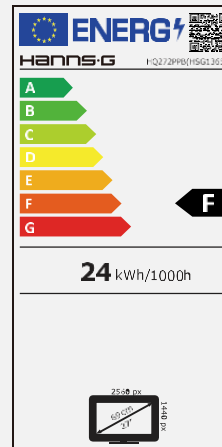

Display Size	68,58 cm / 27" Diagonal
Panel Type	TFT – LED Backlight ADS Panel (*)
Aspect Ratio	16:9
Resolution (H x V)	2560 x 1440 QHD (2K)
Brightness	250cd/m²
Contrast (Typ.)	1000:1 (Typical)
Contrast (Active)	10.000.000:1 (Active)
Viewing Angle L/R; U/D	178° H / 178° V (CR >10)
Response Time	5 msec (with OD)
Pixel Pitch	0,2331 (H) x 0,2331 (V) mm
Panel Surface	Anti-Glare
Display Colors	1.07B Colors (10-bit), sRGB 109%, NTSC Color Gamut 77%
Horizontal Frequency	31 ~ 89 kHz
Vertical Frequency	56 ~ 75 Hz
Max Display Frequency	2560 x 1440 @ 60Hz
Input 1	Display Port
Input 2	Mini Display Port
Input 3	HDMI with HDCP (Ver. 1.4) x 2
Buil-in Speakers	Yes, 2 x 2W; Earphone Audio Output
Power Consumption	On: 24W; Stand-by: 0,3W; Off: 0,3W
AC Power Range	AC 100 ~ 240 Volt; 50 ~ 60 Hz
Product Dimensions	639,8 x 197,3 x 465,1 mm (W x D x H)
Packing Dimensions	712 x 120 x 453 mm (W x D x H)
Net / Gross Weight	4,9 Kg / 6,3 Kg
Bezel & Color Plan	Front Bezel: Black Texture; Back Cover: Black Texture; Arm: Silvery Metal; Base: Black Metal;

VESA Mounting	100 x 100 mm
Monitor Stand	Regular Stand
Tilt / Kensington Lock	-5° ~ 15° / Yes
Pivot / Swivel	No / No
Controls	Menu, Bri (+), Vol (-), Input/Enter, Power
Color	Warm, Nature, Cool, User Mode
Preset Mode	PC, Movie, Game, ECO Modes
On Screen Display	15 OSD Languages
Flicker Free	Yes
Accessory	Power Cable (1,5m); HDMI Cable (1,5m); Warranty Card; Quick Start Guide

Supplier's Name	HANNspree
Model Name	HQ272PPB
Energy efficiency class for standard Dynamic Range (SDR)	F
Annual Energy Power Consumption (kWh/1000h)	24 kWh/1000h
On mode power demand for Standard Dynamic Range (SDR)	24 W
Off mode power demand (W)	0,3 W
Standby mode power demand (W)	0,3 W
Screen Diagonal (cm / inches)	68,6cm / 27"
Resolution	2560 x 1440

PART. NO.:
HQ 272 PPB

4 711404 022012 >

* "ADS" word mark / trademark and related patents on technologies belong to their respective owners.