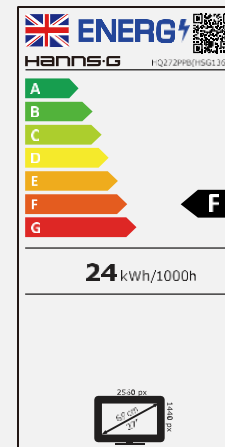

Display Size	68,58 cm / 27" Diagonal
Panel Type	TFT – LED Backlight ADS Panel (*)
Aspect Ratio	16:9
Resolution (H x V)	2560 x 1440 QHD (2K)
Brightness	250cd/m²
Contrast (Typ.)	1000:1 (Typical)
Contrast (Active)	10.000.000:1 (Active)
Viewing Angle L/R; U/D	178° H / 178° V (CR >10)
Response Time	5 msec (with OD)
Pixel Pitch	0,2331 (H) x 0,2331 (V) mm
Panel Surface	Anti-Glare
Display Colors	1.07B Colors (10-bit), sRGB 109%, NTSC Color Gamut 77%
Horizontal Frequency	31 ~ 89 kHz
Vertical Frequency	56 ~ 75 Hz
Max Display Frequency	2560 x 1440 @ 60Hz
Input 1	Display Port
Input 2	Mini Display Port
Input 3	HDMI with HDCP (Ver. 1.4) x 2
Buil-in Speakers	Yes, 2 x 2W; Earphone Audio Output
Power Consumption	On: 24W; Stand-by: 0,3W; Off: 0,3W
AC Power Range	AC 100 ~ 240 Volt; 50 ~ 60 Hz
Product Dimensions	639,8 x 197,3 x 465,1 mm (W x D x H)
Packing Dimensions	712 x 120 x 453 mm (W x D x H)
Net / Gross Weight	4,9 Kg / 6,3 Kg
Bezel & Color Plan	Front Bezel: Black Texture; Back Cover: Black Texture; Arm: Silvery Metal; Base: Black Metal;

VESA Mounting	100 x 100 mm
Monitor Stand	Regular Stand
Tilt / Kensington Lock	-5° ~ 15° / Yes
Pivot / Swivel	No / No
Controls	Menu, Bri (+), Vol (-), Input/Enter, Power
Color	Warm, Nature, Cool, User Mode
Preset Mode	PC, Movie, Game, ECO Modes
On Screen Display	15 OSD Languages
Flicker Free	Yes
Accessory	Power Cable (1,5m); HDMI Cable (1,5m); Warranty Card; Quick Start Guide

Supplier's Name	HANNspree
Model Name	HQ272PPB
Energy efficiency class for standard Dynamic Range (SDR)	F
Annual Energy Power Consumption (kWh/1000h)	24 kWh/1000h
On mode power demand for Standard Dynamic Range (SDR)	24 W
Off mode power demand (W)	0,3 W
Standby mode power demand (W)	0,3 W
Screen Diagonal (cm / inches)	68,6cm / 27"
Resolution	2560 x 1440

PART. NO.:
HQ 272 PPB

4 711404 022012 >

* "ADS" word mark / trademark and related patents on technologies belong to their respective owners.