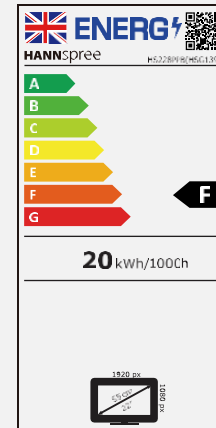

## HS 228 PPB

21.5" / 54,61cm Diagonal  
LED Backlight – Format 16:9

- 21.5" 16:9 LED Backlight Monitor
- 1920 x 1080 Resolution Full HD 1080p
- 178° / 178° Ultra Wide Viewing Angle
- Triple Input: DP + HDMI + VGA
- Super Slim Design and Thin Bezel
- Built-In Stereo Speakers
- Tilt and Wall-Mountable (VESA)
- Low Power Consumption & Multi-Video Modes
- ECO Friendly
- Flicker Free
- Low Blue Light Mode

### OTHER FEATURES

Eco  
Friendly

Low Blue  
Light  
Mode

Tilt

Flicker  
Free

Display Size	54,6cm / 21.5" Diagonal
Panel Type	TFT – LED Backlight ADS Panel (*)
Aspect Ratio	16:9
Resolution (H x V)	1920 x 1080 Full HD
Brightness	250cd/m <sup>2</sup>
Contrast (Typ.)	1.000:1 (Typical)
Contrast (Active)	80.000.000:1 (Active)
Viewing Angle L/R; U/D	178° H – 178° V (CR >10)
Response Time	4 msec (with OD)
Pixel Pitch	0,248 (H) x 0,248 (V) mm
Panel Surface	Anti-Glare
Display Colors	16.7M Colors
Horizontal Frequency	30 ~ 83 kHz
Vertical Frequency	56 ~ 75 Hz
Max Display Frequency	1920 x 1080 @ 60Hz
Input 1	D-Sub (VGA)
Input 2	HDMI 1.4 (with HDCP support)
Input 3	Display Port 1.2 (with HDCP support)
Buil-in Speakers	Yes, 2W x 2; Earphone Jack
Power Consumption	On: 10,81W; Stand-by: 0,35W; Off: 0,22W (Energy Consumption related to EPA Energy Star Version 8.0)
AC Power Range	AC 100 ~ 240 Volt; 50 ~ 60 Hz
Product Dimensions	488,8 x 168 x 377,8 mm (W x D x H)
Packing Dimensions	547 x 116 x 372 mm (W x D x H)
Net / Gross Weight	2,8 Kgs / 3,9 Kgs
Bezel & Color Plan	Bezel / Arm / Base / Rear Cover: Black texture

VESA Mounting	100 x 100 mm
Monitor Stand	Normal Stand
Tilt / Kensington Lock	-5° ~ 20° / Yes
Pivot / Swivel	- / -
Controls	Menu, <, >, AUTO, Power
Color	Warm, Natural, Cool, User Mode
Preset Mode	PC, Movie, Game, ECO Modes
On Screen Display	11 OSD Languages
Accessory	Power Cable (1,5m); HDMI Cable (1,5m); Warranty Card; Quick Start Guide
Other Features	Low Blue Light Mode Flicker Free