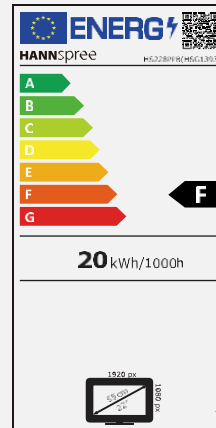

## HS 228 PPB

21.5" / 54,61cm Diagonal  
LED Backlight – Format 16:9

- 21.5" 16:9 LED Backlight Monitor
- 1920 x 1080 Resolution Full HD 1080p
- 178° / 178° Ultra Wide Viewing Angle
- Triple Input: DP + HDMI + VGA
- Super Slim Design and Thin Bezel
- Built-In Stereo Speakers
- Tilt and Wall-Mountable (VESA)
- Low Power Consumption & Multi-Video Modes
- ECO Friendly
- Flicker Free
- Low Blue Light Mode

### OTHER FEATURES

Eco  
Friendly

Low Blue  
Light  
Mode

Tilt

Flicker  
Free

Display Size	54,6cm / 21.5" Diagonal
Panel Type	TFT – LED Backlight ADS Panel (*)
Aspect Ratio	16:9
Resolution (H x V)	1920 x 1080 Full HD
Brightness	250cd/m <sup>2</sup>
Contrast (Typ.)	1.000:1 (Typical)
Contrast (Active)	80.000.000:1 (Active)
Viewing Angle L/R; U/D	178° H – 178° V (CR >10)
Response Time	4 msec (with OD)
Pixel Pitch	0,248 (H) x 0,248 (V) mm
Panel Surface	Anti-Glare
Display Colors	16.7M Colors
Horizontal Frequency	30 ~ 83 kHz
Vertical Frequency	56 ~ 75 Hz
Max Display Frequency	1920 x 1080 @ 60Hz
Input 1	D-Sub (VGA)
Input 2	HDMI 1.4 (with HDCP support)
Input 3	Display Port 1.2 (with HDCP support)
Buil-in Speakers	Yes, 2W x 2; Earphone Jack
Power Consumption	On: 10,81W; Stand-by: 0,35W; Off: 0,22W (Energy Consumption related to EPA Energy Star Version 8.0)
AC Power Range	AC 100 ~ 240 Volt; 50 ~ 60 Hz
Product Dimensions	488,8 x 168 x 377,8 mm (W x D x H)
Packing Dimensions	547 x 116 x 372 mm (W x D x H)
Net / Gross Weight	2,8 Kgs / 3,9 Kgs
Bezel & Color Plan	Bezel / Arm / Base / Rear Cover: Black texture

VESA Mounting	100 x 100 mm
Monitor Stand	Normal Stand
Tilt / Kensington Lock	-5° ~ 20° / Yes
Pivot / Swivel	- / -
Controls	Menu, <, >, AUTO, Power
Color	Warm, Natural, Cool, User Mode
Preset Mode	PC, Movie, Game, ECO Modes
On Screen Display	11 OSD Languages
Accessory	Power Cable (1,5m); HDMI Cable (1,5m); Warranty Card; Quick Start Guide
Other Features	Low Blue Light Mode Flicker Free