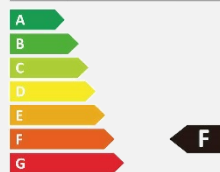

Display Size	60,45cm / 23.8" Diagonal
Panel Type	TFT – LED Backlight VA Type Panel (*)
Aspect Ratio	16:9
Resolution (H x V)	1920 x 1080 Full HD
Brightness	250cd/m²
Contrast (Typ.)	3.000:1 (Typical)
Contrast (Active)	10.000.000:1 (Active)
Viewing Angle L/R; U/D	178° H – 178° V (CR >10)
Response Time	5 msec
Pixel Pitch	0,2745 (H) x 0,2745 (V) mm
Panel Surface	Anti-Glare
Display Colors	16.7M Colors
Horizontal Frequency	30 ~ 83 kHz
Vertical Frequency	56 ~ 75 Hz
Max Display Frequency	1920 x 1080 @ 60Hz
Input 1	D-Sub (VGA)
Input 2	HDMI 1.4
Input 3	DP 1.1
Buil-in Speakers	Yes, 2W x 2; Earphone Jack
Power Consumption	On: 19W; Stand-by: 0,3W; Off: 0,3W
AC Power Range	AC 100 ~ 240 Volt; 50 ~ 60 Hz
Product Dimensions	540,7 x 181,6 x 401,9 mm (W x D x H)
Packing Dimensions	623 x 109 x 420 mm (W x D x H)
Net / Gross Weight	3,6 Kgs / 4,8 Kgs
Bezel & Color Plan	Arm / Base / Decorative Strip: Titanium Gray Rear Cover: Black texture Aluminum stream-lined bezel and lower front frame.

VESA Mounting	75 x 75 mm
Monitor Stand	Normal Stand
Tilt / Kensington Lock	-5° ~ 15° / Yes
Pivot / Swivel	- / -
Controls	Power Button and 5 navigation keys
Color	Warm, Natural, Cool, Bluish, sRGB, User Mode
Preset Mode	Standard, Game, Movie, Web, Text Modes
On Screen Display	14 OSD Languages
Accessory	Power Cable (1,5m); HDMI Cable (1,5m); Warranty Card; Quick Start Guide
Other Features	Flicker Free Low Blue Light Mode

19 kWh/1000h

EUC02018