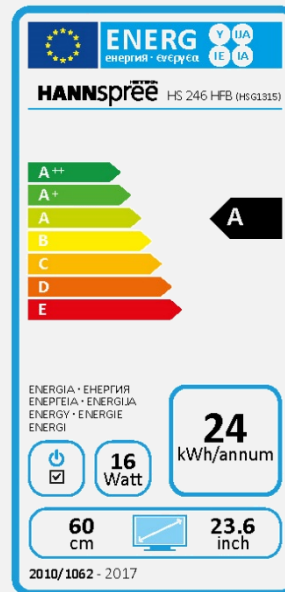

### OTHER FEATURES

Eco  
Friendly

Tilt

Low  
Power  
Cons.

Video  
Modes

Display Size	59,94 cm / 23.6" Diagonal
Panel Type	TFT – LED Backlight
Aspect Ratio	16:9
Resolution (H x V)	1920 x 1080 Full HD
Brightness	250cd/m <sup>2</sup>
Contrast (Typ.)	1.000:1 (Typical)
Contrast (Active)	80.000.000:1 (Active)
Viewing Angle L/R; U/D	178° H / 178° V (CR >10)
Response Time	7 msec
Pixel Pitch	0,271 (H) x 0,271 (V) mm
Panel Surface	Anti-Glare
Display Colors	16.7M Colors
Horizontal Frequency	30 ~ 83 kHz
Vertical Frequency	56 ~ 76 Hz
Max Display Frequency	1920 x 1080 @ 60Hz
Input 1	D-Sub (VGA)
Input 2	HDMI (Ver. 1.4)
Input 3	-
Speakers	2 x 1.5W
Power Consumption	On: 16 W; Stand-by: ≤ 0,50 W; Off: ≤ 0,30 W
AC Power Range	External Power Supply Input: AC 100 ~ 240 Volt; 50 ~ 60 Hz Output: 12V – 3 Ampere
Product Dimensions	534 x 194 x 401 mm (W x D x H)
Packing Dimensions	596 x 103 x 490 mm (W x D x H)
Net / Gross Weight	3.1 Kgs / 4.6 Kgs (±0.3KG)
Bezel & Color Plan	Front Bezel, Rear Cover, Arm, Base: Glossy black

VESA Mounting	-
Monitor Stand	Regular Stand
Tilt / Kensington Lock	-5° ~ 20° / Yes
Pivot / Swivel	No / No
Controls	Menu, Bri (+), Vol (-), Input / Enter, Power
Color	Warm, Nature, Cool, User Mode
Preset Mode	PC, Movie, Game, ECO Modes
On Screen Display	12 OSD Languages
Flicker Free	Yes
Accessory	Power Cable; HDMI Cable; Warranty Card; Quick Start Guide

Supplier's Name	HANNspree
Model Name	HS246HFB
Energy Efficiency Class	A
Screen Size (Centimetres)	60
Screen Size (Inches)	23,6
On mode power Consumption (W)	16
Annual Energy Consumption* (kWh)	24
Standby-mode Power Consumption (W)	≤ 0,50
Off-mode Power Consumption (W)	≤ 0,30
Screen Resolution	1920 x 1080