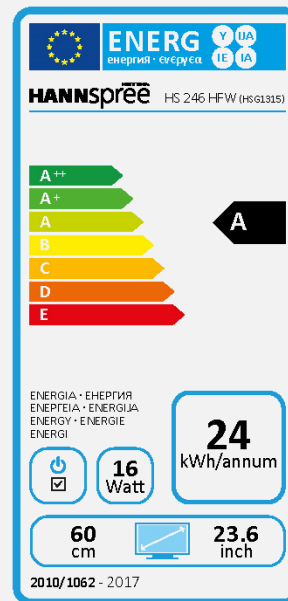

HS 246 HFW

23.6" / 59,94cm Diagonal
LED Backlight – Format 16:9

- 23,6" 16:9 LED Backlight Monitor
- 1920 x 1080 Full HD 1080P Resolution
- 178° Ultra-Wide Viewing Angle
- Super Slim Design and Thin Bezel
- Input: HDMI + VGA
- Built-In Stereo Speakers
- Low Power Consumption
- Multi-Video Modes
- ECO Friendly
- Flicker Free
- HDMI Cable Included

23.6" / 59,94 cm

Part. No.: HS 246 HFW

SIZE, RESOLUTION

23.6" 59,94 cm
16:9 Aspect Ratio

Full HD
1920 x 1080

CONNECTIVITY, SPEAKERS

HDMI
VGA

Built-In
Stereo Speaker

Display Size	59,94 cm / 23.6" Diagonal
Panel Type	TFT – LED Backlight
Aspect Ratio	16:9
Resolution (H x V)	1920 x 1080 Full HD
Brightness	250cd/m ²
Contrast (Typ.)	1.000:1 (Typical)
Contrast (Active)	80.000.000:1 (Active)
Viewing Angle L/R; U/D	178° H / 178° V (CR >10)
Response Time	7 msec
Pixel Pitch	0,271 (H) x 0,271 (V) mm
Panel Surface	Anti-Glare
Display Colors	16.7M Colors
Horizontal Frequency	30 ~ 83 kHz
Vertical Frequency	56 ~ 76 Hz
Max Display Frequency	1920 x 1080 @ 60Hz
Input 1	D-Sub (VGA)
Input 2	HDMI (Ver. 1.4)
Input 3	-
Speakers	2 x 1.5W
Power Consumption	On: 16 W; Stand-by: ≤ 0,50 W; Off: ≤ 0,30 W
AC Power Range	External Power Supply Input: AC 100 ~ 240 Volt; 50 ~ 60 Hz Output: 12V – 3 Ampere
Product Dimensions	534 x 194 x 401 mm (W x D x H)
Packing Dimensions	596 x 103 x 490 mm (W x D x H)
Net / Gross Weight	3.1 Kgs / 4.6 Kgs (±0.3KG)
Bezel & Color Plan	Front Bezel, Rear Cover, Arm, Base: Glossy white

Supplier's Name	HANNspree
Model Name	HS246HFW
Energy Efficiency Class	A
Screen Size (Centimetres)	60
Screen Size (Inches)	23,6
On mode power Consumption (W)	16
Annual Energy Consumption* (kWh)	24
Standby-mode Power Consumption (W)	≤ 0,50
Off-mode Power Consumption (W)	≤ 0,30
Screen Resolution	1920 x 1080