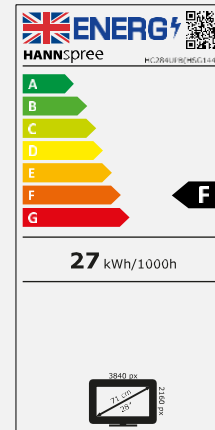

Display Size	71,1 cm / 28" Diagonal
Panel Type	LED Backlight - AAS Panel*
Aspect Ratio	16:9
Resolution (H x V)	3840 x 2160 Ultra-HD 4K
Brightness	300cd/m ² (Typical) / 350cd/m ² (Max)
Contrast (Typ.)	1.000:1 (Typical)
Contrast (Active)	10.000.000:1 (Active)
Viewing Angle L/R; U/D	178° H – 178° V (CR >10)
Response Time	5 msec (with OD)
Pixel Pitch	0,16 (H) x 0,16 (V) mm
Panel Surface	Anti-Glare, Haze-level 25%; Hard Coating 3H
Display Colors	1.073B
Horizontal Frequency	30 ~ 135 kHz
Vertical Frequency	56 ~ 75 Hz
Max Display Frequency	3840 x 2160 @ 60Hz
Input 1	HDMI 2.0 x 1
Input 2	DP 1.2 x 1
Input 3	USB HUB 3.0 (1 up, 2 down)
Input 4	USB 2.0 for FW update and with 5V, 1A Power Delivery
Buil-in Speakers	Yes, 2W x 2, Earphone jack
Power Consumption	On: 27W; Standby: 0,4W; Off: 0,3W
AC Power Range	External PSU DC: 12V – 4A Input: AC 100 ~ 240 Volt; 50 ~ 60 Hz
Product Dimensions	638,10 x 218,87 x 461,09 mm with stand (W x D x H) 638,10 x 70,55 x 370 mm without stand (W x D x H)
Packing Dimensions	700 x 160 x 440 mm (W x D x H)
Net / Gross Weight	5,1 Kg / 6,7 Kg

Supplier's Name	HANNspree
Model Name	HC284UPB
Energy efficiency class for standard Dynamic Range (SDR)	F
Annual Energy Power Consumption (kWh/1000h)	27 kWh/1000h
On mode power demand for Standard Dynamic Range (SDR)	27 W
Off mode power demand (W)	0,3 W
Standby mode power demand (W)	0,4 W
Screen Diagonal (cm / inches)	71,1cm / 28"
Resolution	3840 x 2160