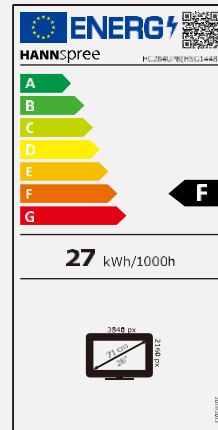

71,1 cm / 28"

Part. No.: HC 284 UPB

SIZE, RESOLUTION

28"
16:9 Aspect Ratio

Ultra HD (4K)
3840 x 2160

CONNECTIVITY, SPEAKER

HDMI
Display Port

Built-In
Stereo Speaker

Display Size	71,1 cm / 28" Diagonal
Panel Type	LED Backlight - AAS Panel*
Aspect Ratio	16:9
Resolution (H x V)	3840 x 2160 Ultra-HD 4K
Brightness	300cd/m ² (Typical) / 350cd/m ² (Max)
Contrast (Typ.)	1.000:1 (Typical)
Contrast (Active)	10.000.000:1 (Active)
Viewing Angle L/R; U/D	178° H – 178° V (CR >10)
Response Time	5 msec (with OD)
Pixel Pitch	0,16 (H) x 0,16 (V) mm
Panel Surface	Anti-Glare, Haze-level 25%; Hard Coating 3H
Display Colors	1.073B
Horizontal Frequency	30 ~ 135 kHz
Vertical Frequency	56 ~ 75 Hz
Max Display Frequency	3840 x 2160 @ 60Hz
Input 1	HDMI 2.0 x 1
Input 2	DP 1.2 x 1
Input 3	USB HUB 3.0 (1 up, 2 down)
Input 4	USB 2.0 for FW update and with 5V, 1A Power Delivery
Buil-in Speakers	Yes, 2W x 2, Earphone jack
Power Consumption	On: 27W; Standby: 0,4W; Off: 0,3W
AC Power Range	External PSU DC: 12V – 4A Input: AC 100 ~ 240 Volt; 50 ~ 60 Hz
Product Dimensions	638,10 x 218,87 x 461,09 mm with stand (W x D x H) 638,10 x 70,55 x 370 mm without stand (W x D x H)
Packing Dimensions	700 x 160 x 440 mm (W x D x H)
Net / Gross Weight	5,1 Kg / 6,7 Kg

VESA Mounting	Yes, 100 x 100 mm
Monitor Stand	Fixed Stand (Quick Release)
Tilt / Kensington Lock	-5°~15° (±2°) / Yes
Pivot / Swivel	- / -
Controls	MENU / ▲ / ▼ / EXIT / POWER
Color	Warm / Normal / Cool / User Modes
Preset Mode	Standard, ECO, Movie, Game Modes
Bezel & Color Plan	Front Bezel: Black Texture Rear Cover, Arm & Base: Black Texture
On Screen Display	7 OSD Languages
Accessory	Power Adaptor; Power Cable (1,5m); DP 1.2 Cable (1,5m); Quick Start Guide; Warranty Card
Other Features	PIP: Picture In Picture / PBP: Picture By Picture Low Blue Light Mode / Flicker Free