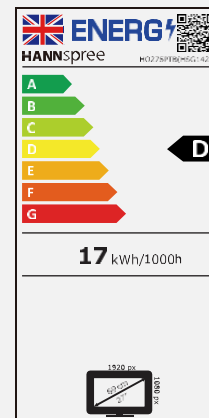

68,58 cm / 27"

Part No.: HO 275 PTB

SIZE, RESOLUTION

27" Display Size
16:9 Aspect Ratio

Full HD
1920 x 1080

CONNECTIVITY, IP LEVEL

DP
HDMI
VGA

IP 65
Water & Dust
Protection

VIEWING ANGLE, VESA

178 Ultra-Wide
Viewing Angle

VESA
Wall-Mountable

OTHER FEATURES

10 Points
Touch

Glass
Protection

Display Size	68,58 cm / 27" Diagonal
Panel Type	TFT – LED Backlight, ADS Panel (**)
Aspect Ratio	16:9
Resolution (H x V)	1920 x 1080 Full HD
Brightness	300cd/m ² Panel / 260 cd/m ² Monitor
Contrast	1.000:1 (Typical); 80.000.000:1 (Active Contrast)
Viewing Angle L/R; U/D	178° H / 178° V (CR > 10)
Response Time	5 msec (with OD)
Pixel Pitch	0,311 (H) x 0,311 (V) mm
Touch Type	Projected Capacitive – 10 Point Touch Type: Cover Glass + LOCA + ITO Glass
Display Colors	16.7M Colors
Horizontal Frequency	30 ~ 83 kHz
Vertical Frequency	56 ~ 75 Hz
Max Display Frequency	1920 x 1080 @ 60Hz
Input 1	VGA
Input 2	HDMI 1.4
Input 3	Display Port 1.2
Input 4	USB 2.0 Type B (Touch)
Speakers	Yes, 2W x 2, Earphone jack
Power Consumption	On: 16,8W; Stand-by: 0,5W; Off: 0,3W
Power Range	Built-In Power Supply AC 100 ~ 240 Volt; 50 ~ 60 Hz
Product Dimensions	649,2 x 47 x 387 mm (W x D x H)
Packing Dimensions	772 x 130 x 490 mm (W x D x H)
Net / Gross Weight	8,8 Kg / 10,4 Kg

VESA Mounting	100 x 100 mm. Screws: M4, 12mm (Max), pitch 0,7
Glass Protection	Thickness 3 mm
Hardness / Transmittance	≥7H Toughened hard panel surface / ≥ 86%
IP Rating Level	IP 65 (Front), Water and Dust Protection (*)
Controls	Menu, ▲, ▼, AUTO, Power
Color	5500K, 6500K, 9300K, User Mode
Preset Mode	PC, Movie, Game, ECO Modes
On Screen Display	11 Languages
Accessory	Power Cable (1,5m); HDMI Cable (1,5m); USB 2.0 (B-A) Cable for Touch (1,5m).
Orientation	Landscape, Portrait, Face-Up