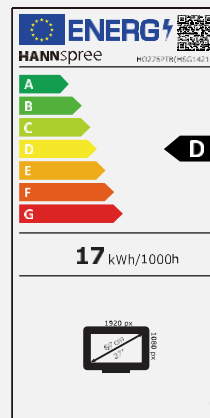

68,58 cm / 27"

Part No.: HO 275 PTB

SIZE, RESOLUTION

27" Display Size
16:9 Aspect Ratio

Full HD
1920 x 1080

CONNECTIVITY, IP LEVEL

DP
HDMI
VGA

IP 65
Water & Dust
Protection

VIEWING ANGLE, VESA

178 Ultra-Wide
Viewing Angle

VESA
Wall-Mountable

OTHER FEATURES

10 Points
Touch

Glass
Protection

Display Size	68,58 cm / 27" Diagonal
Panel Type	TFT – LED Backlight, ADS Panel (**)
Aspect Ratio	16:9
Resolution (H x V)	1920 x 1080 Full HD
Brightness	300cd/m ² Panel / 260 cd/m ² Monitor
Contrast	1.000:1 (Typical); 80.000.000:1 (Active Contrast)
Viewing Angle L/R; U/D	178° H / 178° V (CR > 10)
Response Time	5 msec (with OD)
Pixel Pitch	0,311 (H) x 0,311 (V) mm
Touch Type	Projected Capacitive – 10 Point Touch Type: Cover Glass + LOCA + ITO Glass
Display Colors	16.7M Colors
Horizontal Frequency	30 ~ 83 kHz
Vertical Frequency	56 ~ 75 Hz
Max Display Frequency	1920 x 1080 @ 60Hz
Input 1	VGA
Input 2	HDMI 1.4
Input 3	Display Port 1.2
Input 4	USB 2.0 Type B (Touch)
Speakers	Yes, 2W x 2, Earphone jack
Power Consumption	On: 16,8W; Stand-by: 0,5W; Off: 0,3W
Power Range	Built-In Power Supply AC 100 ~ 240 Volt; 50 ~ 60 Hz
Product Dimensions	649,2 x 47 x 387 mm (W x D x H)
Packing Dimensions	772 x 130 x 490 mm (W x D x H)
Net / Gross Weight	8,8 Kg / 10,4 Kg

VESA Mounting	100 x 100 mm. Screws: M4, 12mm (Max), pitch 0,7
Glass Protection	Thickness 3 mm
Hardness / Transmittance	≥7H Toughened hard panel surface / ≥ 86%
IP Rating Level	IP 65 (Front), Water and Dust Protection (*)
Controls	Menu, ▲, ▼, AUTO, Power
Color	5500K, 6500K, 9300K, User Mode
Preset Mode	PC, Movie, Game, ECO Modes
On Screen Display	11 Languages
Accessory	Power Cable (1,5m); HDMI Cable (1,5m); USB 2.0 (B-A) Cable for Touch (1,5m).
Orientation	Landscape, Portrait, Face-Up