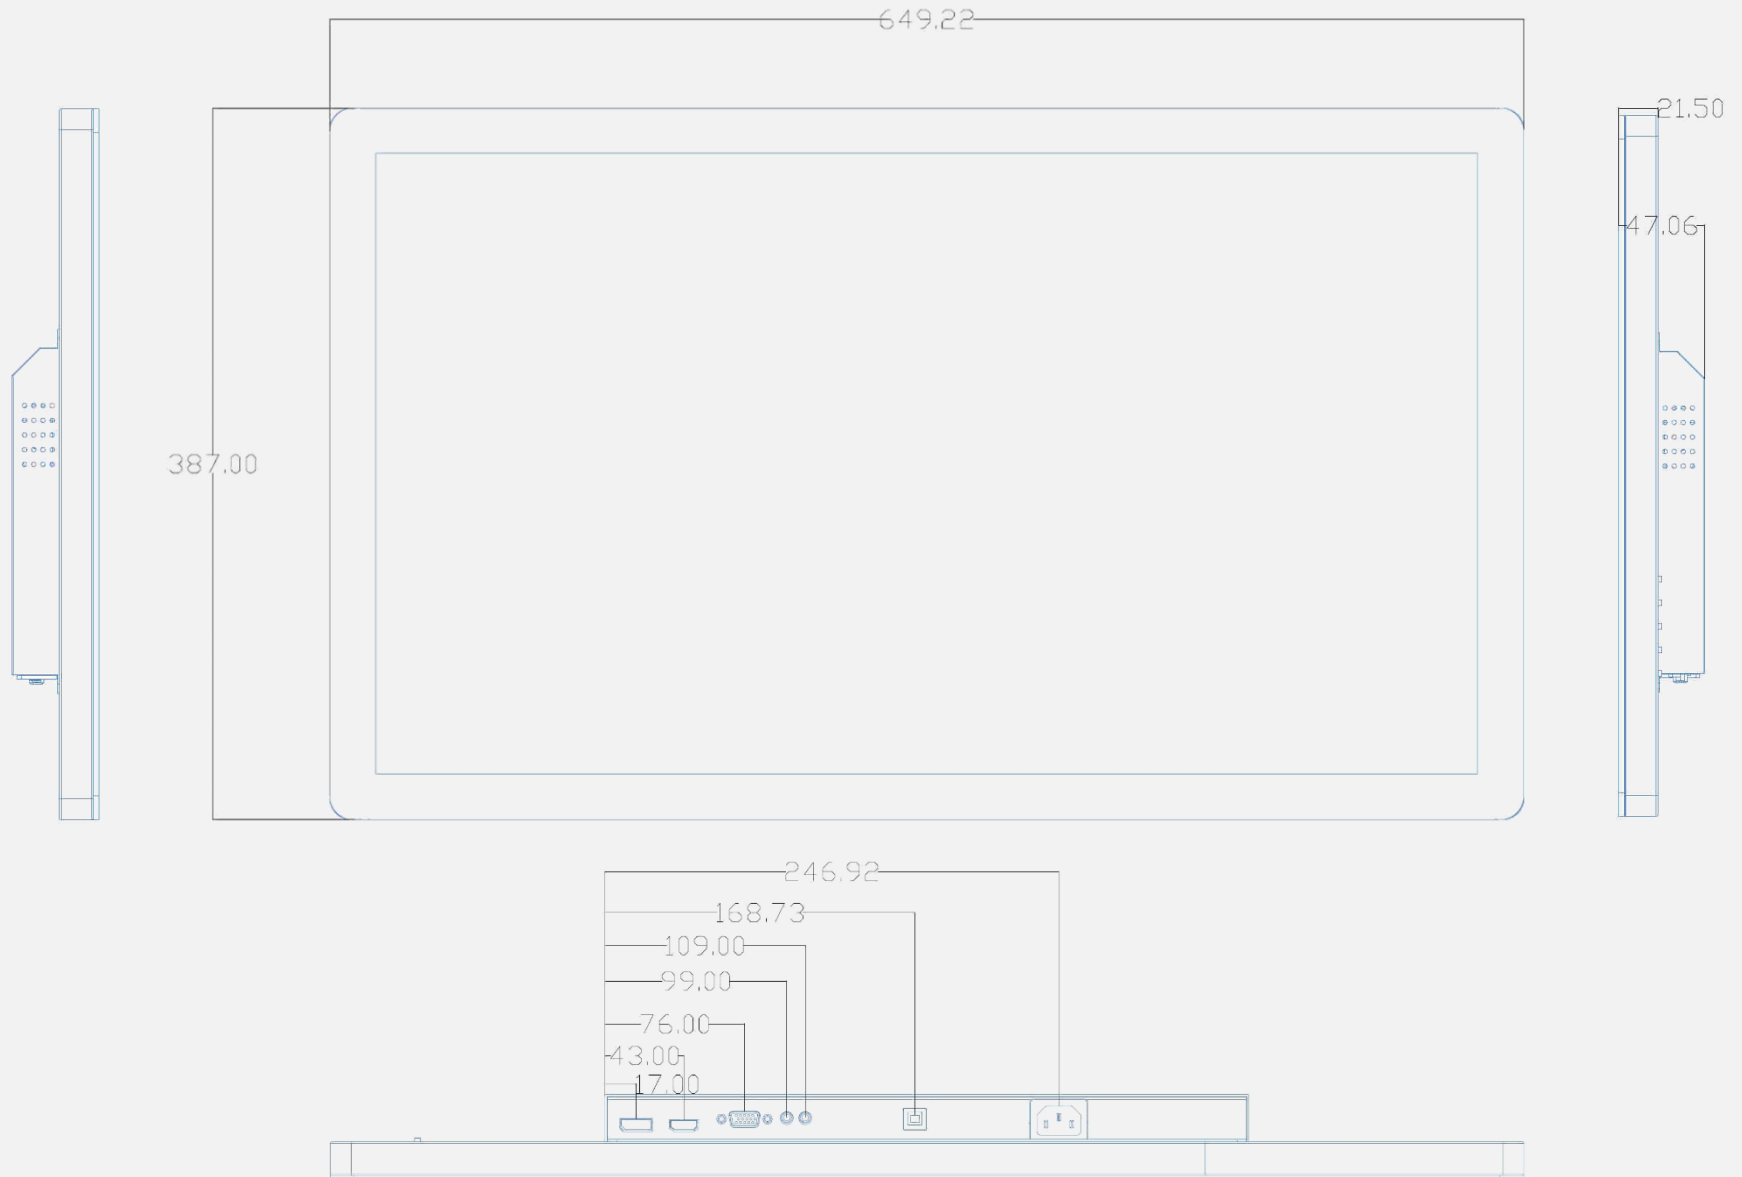

HO 275 PTB 27" Open Frame Touch Monitor