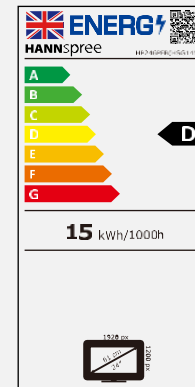

Display Size	61cm / 24" Diagonal
Panel Type	TFT – LED Backlight ADS Panel (*)
Aspect Ratio	16:10
Resolution (H x V)	1920 x 1200 WUXGA
Brightness (Typ.)	250cd/m ² (Typical)
Contrast (Typ.)	1.000:1 (Typical)
Contrast (Active)	10.000.000:1 (Active)
Viewing Angle L/R; U/D	178° H – 178° V (CR >10)
Response Time	5 msec (with OD)
Pixel Pitch	0,27 (H) x 0,27 (V) mm
Panel Surface	Anti-Glare, Haze level 25%; Hardness Coating 3H
Display Colors	16.7M Colors
Horizontal Frequency	30 ~ 83 kHz
Vertical Frequency	56 ~ 75 Hz
Max Display Frequency	1920 x 1200 @ 60Hz
Input 1	D-Sub (VGA)
Input 2	HDMI 1.4
Input 3 & 4	Display Port 1.2; Audio In
Buil-in Speakers	Yes, 2W x 2; Earphone jack
Power Consumption	On: 15W; Stand-by: 0,5W; Off: 0,3W
Power Range	External PSU DC: 12V – 3A AC 100 ~ 240 Volt; 50 ~ 65 Hz
Product Dimensions	534,6 x 190 x 466,5 ~ 586,5 mm with stand (W x D x H) 534,6 x 39,7 x 351,5 mm without stand (W x D x H)
Packing Dimensions	588 x 118 x 418 mm (W x D x H)
Net / Gross Weight	4,93 Kg / 6,49 Kg

VESA Mounting	75 x 75 mm
Monitor Stand	Height Adjustable Stand (120 mm ± 5mm lift)
Tilt / Kensington Lock	-6° ~ 22° (±3°) / Yes
Pivot / Swivel	-90° (-2°) ~ 90° (+2°) / -45° ~ 45° (±2°)
Controls	Menu (Enter) / ▼ (Vol) / ▲ (Bri) / Auto (Exit) / Power
Color	9300, 6500, 5500, User Modes
Preset Mode	PC, Movie, Game, ECO Modes
On Screen Display	7 OSD Languages
Other Features	Flicker Free / Low Blue Light Mode
Accessory	External Power Supply; HDMI Cable (1,5m); Warranty Card; Quick Start Guide

Supplier's Name	HANNspree
Model Name	HP246PFB
Energy efficiency class for standard Dynamic Range (SDR)	D
Annual Energy Power Consumption (kWh/1000h)	15 kWh/1000h
On mode power demand for Standard Dynamic Range (SDR)	15 W
Off mode power demand (W)	0,3 W
Standby mode power demand (W)	0,5 W
Screen Diagonal (cm / inches)	61cm / 24"
Resolution	1920 x 1200