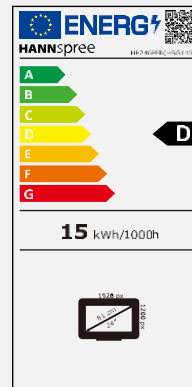

Display Size	61cm / 24" Diagonal
Panel Type	TFT – LED Backlight ADS Panel (*)
Aspect Ratio	16:10
Resolution (H x V)	1920 x 1200 WUXGA
Brightness (Typ.)	250cd/m ² (Typical)
Contrast (Typ.)	1.000:1 (Typical)
Contrast (Active)	10.000.000:1 (Active)
Viewing Angle L/R; U/D	178° H – 178° V (CR >10)
Response Time	5 msec (with OD)
Pixel Pitch	0,27 (H) x 0,27 (V) mm
Panel Surface	Anti-Glare, Haze level 25%; Hardness Coating 3H
Display Colors	16.7M Colors
Horizontal Frequency	30 ~ 83 kHz
Vertical Frequency	56 ~ 75 Hz
Max Display Frequency	1920 x 1200 @ 60Hz
Input 1	D-Sub (VGA)
Input 2	HDMI 1.4
Input 3 & 4	Display Port 1.2; Audio In
Buil-in Speakers	Yes, 2W x 2; Earphone jack
Power Consumption	On: 15W; Stand-by: 0,5W; Off: 0,3W
Power Range	External PSU DC: 12V – 3A AC 100 ~ 240 Volt; 50 ~ 65 Hz
Product Dimensions	534,6 x 190 x 466,5 ~ 586,5 mm with stand (W x D x H) 534,6 x 39,7 x 351,5 mm without stand (W x D x H)
Packing Dimensions	588 x 118 x 418 mm (W x D x H)
Net / Gross Weight	4,93 Kg / 6,49 Kg

VESA Mounting	75 x 75 mm
Monitor Stand	Height Adjustable Stand (120 mm ± 5mm lift)
Tilt / Kensington Lock	-6° ~ 22° (±3°) / Yes
Pivot / Swivel	-90° (-2°) ~ 90° (+2°) / -45° ~ 45° (±2°)
Controls	Menu (Enter) / ▼ (Vol) / ▲ (Bri) / Auto (Exit) / Power
Color	9300, 6500, 5500, User Modes
Preset Mode	PC, Movie, Game, ECO Modes
On Screen Display	7 OSD Languages
Other Features	Flicker Free / Low Blue Light Mode
Accessory	External Power Supply; HDMI Cable (1,5m); Warranty Card; Quick Start Guide

Supplier's Name	HANNspree
Model Name	HP246PFB
Energy efficiency class for standard Dynamic Range (SDR)	D
Annual Energy Power Consumption (kWh/1000h)	15 kWh/1000h
On mode power demand for Standard Dynamic Range (SDR)	15 W
Off mode power demand (W)	0,3 W
Standby mode power demand (W)	0,5 W
Screen Diagonal (cm / inches)	61cm / 24"
Resolution	1920 x 1200