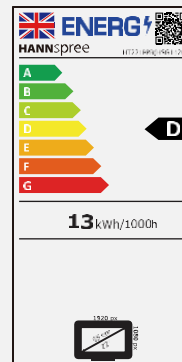

VGA
HDMI
DP

Built-In
Stereo Speaker

VIEWING ANGLE, VESA

178° Wide
Viewing Angle

VESA
Wall-Mountable

OTHER FEATURES

10
Point
Touch

IP65

Panel
Brightness
350cd/m²

HARD
GLASS
PROTECTION
≥ 6H
Hardness

Display Size	54,6cm / 21.5" Diagonal
Panel Type	TFT – LED Backlight, IPS Panel *
Aspect Ratio	16:9
Resolution (H x V)	1920 x 1080 Full HD
Brightness	350 cd/m ² (Panel) – 300 cd/m ² (Monitor)
Contrast (Typ.)	1.000:1 (Typical)
Contrast (Active)	5.000.000:1 (Active)
Viewing Angle L/R; U/D	178° H – 178° V (CR >10)
Response Time	4 msec (with OD)
Pixel Pitch	0,248 (H) x 0,248 (V) mm
Touch Type	Projected Capacitive Type – 10 Point Touch Cover Glass + LOCA + ITO Glass
Display Colors	16.7M Colors
Horizontal Frequency	30 ~ 83 kHz
Vertical Frequency	56 ~ 75 Hz
Max Display Frequency	1920 x 1080 @ 60Hz
Input 1	D-Sub (VGA)
Input 2	HDMI 1.4
Input 3	Display Port 1.2
Input 4	USB 3.0 x 1 (for touch)
Buil-in Speakers	Yes, 2W x 2; Earphone Jack
Power Consumption	On: 13W; Stand-by: 0,5W; Off: 0,3W
AC Power Range	AC 100 ~ 240 Volt; 50 ~ 65 Hz
Product Dimensions	510,9 x 49,1 x 313 mm (L x D x H)
Packing Dimensions	603 x 109 x 435 mm (L x D x H)
Net / Gross Weight	4,14 Kg / 5,34 Kg (± 0,3Kg)

VESA Mounting	100 x 100 mm
Monitor Stand	Not included. A VESA compatible stand can be purchased separately for desktop usage.
Tilt / Kensington Lock	- / Yes
Display Protection	Thickness 3 mm
Hardness / Transmittance	≥6H Toughened hard panel surface / ≥85%
IP Rating Level	IP 65 ** (Front), Water and Dust Protection
Controls	Menü, (+), (-), AUTO, Power
Color	9300, 6500, 5500, User Mode
Preset Mode	PC, Movie, Game, ECO Modes
On Screen Display	11 OSD Languages
Accessory	Power Cable (1,5m); HDMI Cable (1.5m); USB 2.0 (B-A) Cable (1.8m); Warranty Card; Quick Start Guide