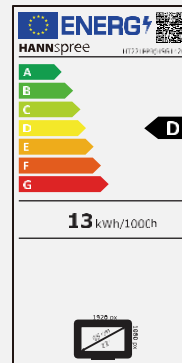

VGA
HDMI
DP

Built-In
Stereo Speaker

VIEWING ANGLE, VESA

178° Wide
Viewing Angle

VESA
Wall-Mountable

OTHER FEATURES

10
Point
Touch

IP65

Panel
Brightness
350cd/m²

HARD
GLASS
PROTECTION
≥ 6H
Hardness

Display Size	54,6cm / 21.5" Diagonal
Panel Type	TFT – LED Backlight, IPS Panel *
Aspect Ratio	16:9
Resolution (H x V)	1920 x 1080 Full HD
Brightness	350 cd/m ² (Panel) – 300 cd/m ² (Monitor)
Contrast (Typ.)	1.000:1 (Typical)
Contrast (Active)	5.000.000:1 (Active)
Viewing Angle L/R; U/D	178° H – 178° V (CR >10)
Response Time	4 msec (with OD)
Pixel Pitch	0,248 (H) x 0,248 (V) mm
Touch Type	Projected Capacitive Type – 10 Point Touch Cover Glass + LOCA + ITO Glass
Display Colors	16.7M Colors
Horizontal Frequency	30 ~ 83 kHz
Vertical Frequency	56 ~ 75 Hz
Max Display Frequency	1920 x 1080 @ 60Hz
Input 1	D-Sub (VGA)
Input 2	HDMI 1.4
Input 3	Display Port 1.2
Input 4	USB 3.0 x 1 (for touch)
Buil-in Speakers	Yes, 2W x 2; Earphone Jack
Power Consumption	On: 13W; Stand-by: 0,5W; Off: 0,3W
AC Power Range	AC 100 ~ 240 Volt; 50 ~ 65 Hz
Product Dimensions	510,9 x 49,1 x 313 mm (L x D x H)
Packing Dimensions	603 x 109 x 435 mm (L x D x H)
Net / Gross Weight	4,14 Kg / 5,34 Kg (± 0,3Kg)

VESA Mounting	100 x 100 mm
Monitor Stand	Not included. A VESA compatible stand can be purchased separately for desktop usage.
Tilt / Kensington Lock	- / Yes
Display Protection	Thickness 3 mm
Hardness / Transmittance	≥6H Toughened hard panel surface / ≥85%
IP Rating Level	IP 65 ** (Front), Water and Dust Protection
Controls	Menü, (+), (-), AUTO, Power
Color	9300, 6500, 5500, User Mode
Preset Mode	PC, Movie, Game, ECO Modes
On Screen Display	11 OSD Languages
Accessory	Power Cable (1,5m); HDMI Cable (1.5m); USB 2.0 (B-A) Cable (1.8m); Warranty Card; Quick Start Guide