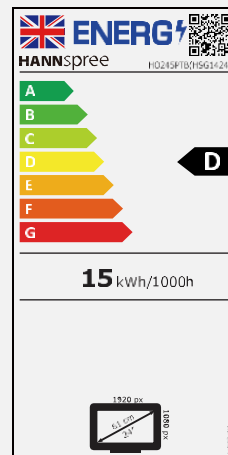

#### OTHER FEATURES

10 Points  
Touch

Glass  
Protection

Display Size	60,45 cm / 23.8" Diagonal
Panel Type	TFT – LED Backlight, ADS Panel (*)
Aspect Ratio	16:9
Resolution (H x V)	1920 x 1080 Full HD
Brightness (Typical)	350 cd/m <sup>2</sup> (Panel) – 285 cd/m <sup>2</sup> (Monitor)
Contrast	1.000:1 (Typical) – 5.000.000 (Active Contrast)
Viewing Angle L/R; U/D	178° H / 178° V (CR > 10)
Response Time	5 msec (with OD)
Pixel Pitch	0,2745 (H) x 0,2745 (V) mm
Touch Type	Projected Capacitive – 10 Point Touch Type: Cover Glass + LOCA + ITO Glass
Display Colors	16.7M Colors
Horizontal Frequency	30 ~ 83 kHz
Vertical Frequency	56 ~ 75 Hz
Max Display Frequency	1920 x 1080 @ 60Hz
Input 1	VGA
Input 2	HDMI
Input 3	Display Port
Input 4	USB 2.0 Type B (Touch)
Speakers	Yes, 2W x 2, Earphone jack; PC Audio Input
Power Consumption	On: 15W; Stand-by: 0,5W; Off: 0,3W
Power Range	Built-In Power Supply AC 100 ~ 240 Volt; 50 ~ 60 Hz
Product Dimensions	572 x 47 x 341.4 mm (W x D x H)
Packing Dimensions	672 x 120 x 422 mm (W x D x H)
Net / Gross Weight	6,6 Kg / 9,0 Kg

VESA Mounting	100 x 100 mm
Glass Protection	Thickness 3.0±0.3 mm
Hardness / Transmittance	≥7H Toughened hard panel surface / ≥85%
IP Rating Level	IP 65 on surface (Front), Water and Dust Protection **
Controls	Power, Auto, (+), (-), Menu
Color	5500K, 6500K, 9300K, User Modes
Preset Mode	PC, Movie, Game, ECO Modes
On Screen Display	11 Languages
Accessory	Power cable (1.5 mt); HDMI Cable (1.5m); USB 2.0 (B-A) Cable for Touch (1.8m); Warranty Card; Quick Start Guide
Orientation	Landscape, Portrait, Face-Up