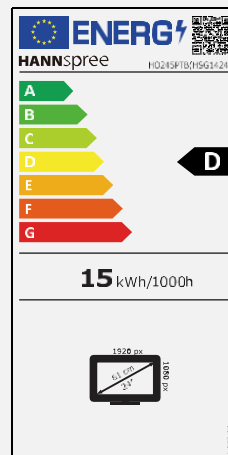

#### OTHER FEATURES

10 Points  
Touch

Glass  
Protection

Display Size	60,45 cm / 23.8" Diagonal
Panel Type	TFT – LED Backlight, ADS Panel (*)
Aspect Ratio	16:9
Resolution (H x V)	1920 x 1080 Full HD
Brightness (Typical)	350 cd/m <sup>2</sup> (Panel) – 285 cd/m <sup>2</sup> (Monitor)
Contrast	1.000:1 (Typical) – 5.000.000 (Active Contrast)
Viewing Angle L/R; U/D	178° H / 178° V (CR > 10)
Response Time	5 msec (with OD)
Pixel Pitch	0,2745 (H) x 0,2745 (V) mm
Touch Type	Projected Capacitive – 10 Point Touch Type: Cover Glass + LOCA + ITO Glass
Display Colors	16.7M Colors
Horizontal Frequency	30 ~ 83 kHz
Vertical Frequency	56 ~ 75 Hz
Max Display Frequency	1920 x 1080 @ 60Hz
Input 1	VGA
Input 2	HDMI
Input 3	Display Port
Input 4	USB 2.0 Type B (Touch)
Speakers	Yes, 2W x 2, Earphone jack; PC Audio Input
Power Consumption	On: 15W; Stand-by: 0,5W; Off: 0,3W
Power Range	Built-In Power Supply AC 100 ~ 240 Volt; 50 ~ 60 Hz
Product Dimensions	572 x 47 x 341.4 mm (W x D x H)
Packing Dimensions	672 x 120 x 422 mm (W x D x H)
Net / Gross Weight	6,6 Kg / 9,0 Kg

VESA Mounting	100 x 100 mm
Glass Protection	Thickness 3.0±0.3 mm
Hardness / Transmittance	≥7H Toughened hard panel surface / ≥85%
IP Rating Level	IP 65 on surface (Front), Water and Dust Protection **
Controls	Power, Auto, (+), (-), Menu
Color	5500K, 6500K, 9300K, User Modes
Preset Mode	PC, Movie, Game, ECO Modes
On Screen Display	11 Languages
Accessory	Power cable (1.5 mt); HDMI Cable (1.5m); USB 2.0 (B-A) Cable for Touch (1.8m); Warranty Card; Quick Start Guide
Orientation	Landscape, Portrait, Face-Up