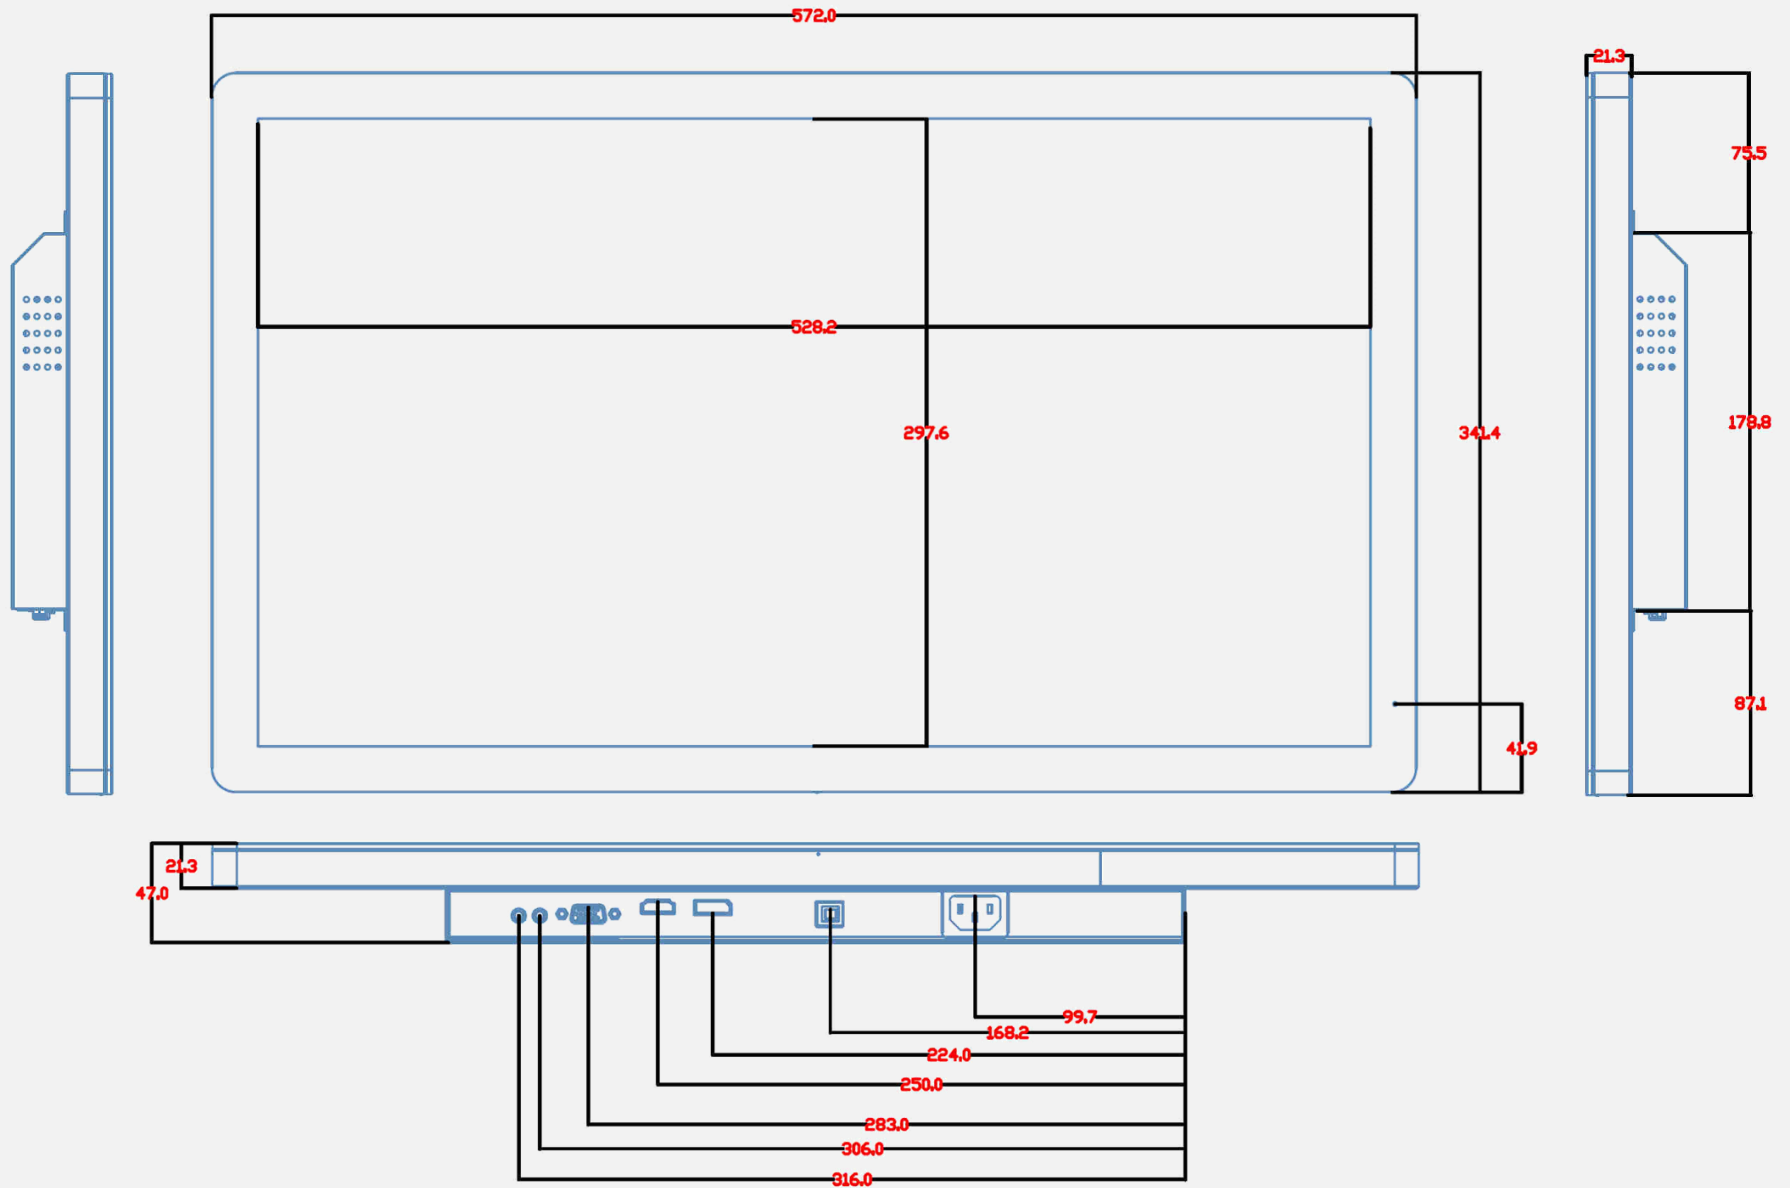

#### OTHER FEATURES

10 Points  
Touch

Glass  
Protection

Display Size	60,45 cm / 23.8" Diagonal
Panel Type	TFT – LED Backlight, ADS Panel (*)
Aspect Ratio	16:9
Resolution (H x V)	1920 x 1080 Full HD
Brightness (Typical)	350 cd/m <sup>2</sup> (Panel) – 285 cd/m <sup>2</sup> (Monitor)
Contrast	1.000:1 (Typical) – 5.000.000 (Active Contrast)
Viewing Angle L/R; U/D	178° H / 178° V (CR > 10)
Response Time	5 msec (with OD)
Pixel Pitch	0,2745 (H) x 0,2745 (V) mm
Touch Type	Projected Capacitive – 10 Point Touch Type: Cover Glass + LOCA + ITO Glass
Display Colors	16.7M Colors
Horizontal Frequency	30 ~ 83 kHz
Vertical Frequency	56 ~ 75 Hz
Max Display Frequency	1920 x 1080 @ 60Hz
Input 1	VGA
Input 2	HDMI
Input 3	Display Port
Input 4	USB 2.0 Type B (Touch)
Speakers	Yes, 2W x 2, Earphone jack; PC Audio Input
Power Consumption	On: 15W; Stand-by: 0,5W; Off: 0,3W
Power Range	Built-In Power Supply AC 100 ~ 240 Volt; 50 ~ 60 Hz
Product Dimensions	572 x 47 x 341.4 mm (W x D x H)
Packing Dimensions	672 x 120 x 422 mm (W x D x H)
Net / Gross Weight	6,6 Kg / 9,0 Kg

VESA Mounting	100 x 100 mm
Glass Protection	Thickness 3.0±0.3 mm
Hardness / Transmittance	≥7H Toughened hard panel surface / ≥85%
IP Rating Level	IP 65 on surface (Front), Water and Dust Protection **
Controls	Power, Auto, (+), (-), Menu
Color	5500K, 6500K, 9300K, User Modes
Preset Mode	PC, Movie, Game, ECO Modes
On Screen Display	11 Languages
Accessory	Power cable (1.5 mt); HDMI Cable (1.5m); USB 2.0 (B-A) Cable for Touch (1.8m); Warranty Card; Quick Start Guide
Orientation	Landscape, Portrait, Face-Up

Supplier's Name	HANNspree
Model Name	HO245PTB
Energy efficiency class for standard Dynamic Range (SDR)	D
Annual Energy Power Consumption (kWh/1000h)	15 kWh/1000h
On mode power demand for Standard Dynamic Range (SDR)	15 W
Off mode power demand (W)	0,3 W
Standby mode power demand (W)	0,5 W
Screen Diagonal (cm / inches)	60,45cm/23,8"
Resolution	1920 x 1080

## HO 245 PTB 23.8" Open Frame Touch Monitor