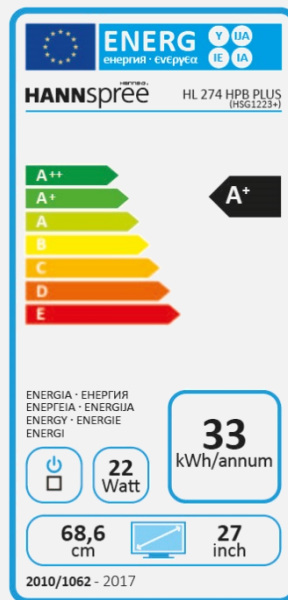

HL 274 HPB (ROX)

27" / 68,58cm Diagonal
LED Backlight – Format 16:9

- 27" 16:9 LED Backlight Monitor
- 1920 x 1080 Full HD 1080p
- 2 msec Fast Response Time
- Triple Input: HDMI+DVI+VGA
- Built-In Stereo Speakers
- Tilt and Wall-Mountable (VESA)
- Low Power Consumption
- Multi-Video Modes
- ECO Friendly
- Flicker Free
- HDMI Cable Included

RESPONSE TIME, VESA

2 msec

VESA
Wall-Mountable

ERGONOMIC FEATURES

Eco
Friendly

Tilt

Low
Power
Cons.

Video
Modes

Display Size	68,58 cm / 27" Diagonal
Panel Type	TFT – LED Backlight
Aspect Ratio	16:9
Resolution (H x V)	1920 x 1080 Full HD
Brightness	300cd/m ²
Contrast (Typ.)	1.000:1 (Typical)
Contrast (Active)	10.000.000:1 (Active)
Viewing Angle L/R; U/D	170° H / 160° V (CR >10) – 176° / 170° (CR > 5)
Response Time	2 msec (w/OD)
Pixel Pitch	0,311 (H) x 0,311 (V) mm
Panel Surface	Anti-Glare
Display Colors	16.7M Colors
Horizontal Frequency	31 ~ 83 kHz
Vertical Frequency	56 ~ 75 Hz
Max Display Frequency	1920 x 1080 @ 60Hz
Input 1	D-Sub (VGA)
Input 2	DVI-D
Input 3	HDMI (Ver. 1.4)
Speakers	Yes, 2W x 2; Earphone Audio Out
Power Consumption	On: 17,4W; Stand-by: 0,3W; Off: 0,26W (TEC Total Energy Consumption. Related to EPA 7.1)
AC Power Range	AC 100 ~ 240 Volt; 50 ~ 65 Hz
Product Dimensions	639.9 x 208 x 455.5mm (W x D x H)
Packing Dimensions	712 x 120 x 453 mm (W x D x H)
Net / Gross Weight	5.2 Kgs / 6.5 Kgs (±0.3KG)
Bezel & Color Plan	Black, front bezel - Texture ,Rear cover-Texture , Arm & base : Black Texture

Supplier's Name	HANNspree
Model Name	HL274HPB Plus
Energy Efficiency Class	A+
Screen Size (Centimetres)	68,6
Screen Size (Inches)	27,00
On mode power Consumption (W)	22
Annual Energy Consumption* (kWh)	33
Standby-mode Power Consumption (W)	0,35
Off-mode Power Consumption (W)	0,27
Screen Resolution	1920 x 1080