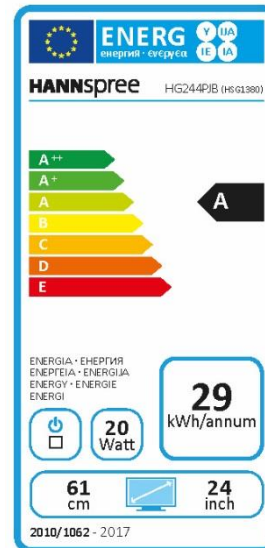

1920 x 1080 Full HD
FULL HD 1920 x 1080

Stereo Built-In
Stereo Speaker

1MS 1 ms
Response Time

↕ Tilt

↻ Swivel

Display Size	60,96cm / 24" Diagonal
Panel Type	TFT – LED Backlight
Aspect Ratio	16:9
Resolution (H x V)	1920 x 1080 Full HD
Brightness	350cd/m ² (Typical)
Contrast (Typ.)	1.000:1 (Typical)
Contrast (Active)	300.000.000:1 (Active)
Viewing Angle L/R; U/D	170° H – 160° V (CR >10) / 176° H – 170° V (CR > 5)
Response Time	1 msec (with OD)
Pixel Pitch	0,277 (H) x 0,277 (V) mm
Panel Surface	Anti-Glare
Display Colors	16.7M Colors. Color Saturation NTSC 72%
Horizontal Frequency	15 ~ 166 kHz
Vertical Frequency	30 ~ 144 Hz (HDMI / DP)
Max Display Frequency	1920 x 1080 @ 144Hz
Input 1	HDMI 1.4 (*)
Input 2	HDMI 1.4 (*)
Input 3	Display Port 1.2
Buil-in Speakers	Yes, 2W x 2
Power Consumption	On: 19,6W; Stand-by: 0,2W; Off: 0,11W
AC Power Range	External Power Supply Input: AC 100 ~ 240 Volt; 50 ~ 60 Hz Output: 12V – 3.33A
Product Dimensions	567,2 x 206,6 x 556 mm (W x D x H)
Packing Dimensions	627 x 200 x 400 mm (W x D x H)
Net / Gross Weight	4,5 Kgs / 5,6 Kgs
Bezel & Color Plan	Front Bezel, back cover, arm, base: Black texture

VESA Mounting	75 x 75 mm
Monitor Stand	Height Adjustable Stand (130mm range)
Tilt / Kensington Lock	-3° ~ 7° // 14° ~ 18° / Yes
Pivot / Swivel	Yes 90° Clockwise / Left: 30° - Right: 30°
Controls	Menu, -, +, AUTO, Power
Color	Warm, Nature, Cool, User Mode
Preset Mode	Standard, Game, Movie, Photo, Vivid
On Screen Display	8 OSD Languages
Other Features	Flicker Free 144Hz AMD™ Radeon FreeSync
Accessory	Power Adaptor; Power Cord; Display Port Cable; Warranty Card; Quick Start Guide

Supplier's Name	HANNspree
Model Name	HG244PJB
Energy Efficiency Class	A
Screen Size (Centimetres)	61
Screen Size (Inches)	24
On mode power Consumption (W)	20
Annual Energy Consumption* (kWh)	29
Standby-mode Power Consumption (W)	0,20
Off-mode Power Consumption (W)	0,11
Screen Resolution	1920 x 1080