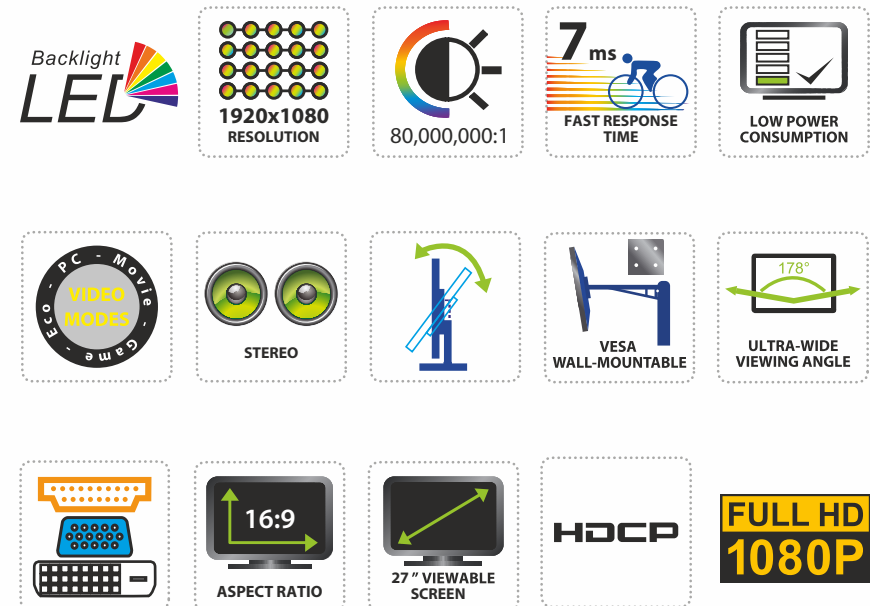

HANN S·G

by HANNspree

HS272HPB | EU

68,6cm / 27" Diagonal White LED-Backlight

- 1920 x 1080 WUXGA Resolution (68,6cm / 27" Diagonal)
- LED Backlight Monitor
- ULTRA-WIDE VIEWING ANGLE
- Full HD 1080P
- 80,000,000:1 Active Contrast
- 7ms Response Time
- VGA+DVI+HDMI Compatible Inputs
- Multi-Video Modes : PC / Movie / Game / ECO
- Built-In Stereo Speakers
- Tilt and Wall-Mountable (VESA)
- Low Power Consumption

HS272HPB | EU

68,6cm / 27" Diagonal White LED-Backlight

HANNING
by **HANNspree**

LCD Panel	Display size	68,6cm / 27" Diagonal White LED-Backlight	
	Brightness	250cd/m2 (Typical)	
	Contrast	1000:1 (Typical) 80,000,000:1 (Active Contrast)	
	Pixel pitch	0.311(H) x 0.311(V)	
	Resolution (H x V)	1920 x 1080 Aspect	
	Ratio	16:9	
	Response time	7ms	
	View angles LR,UD	H/V 178°/178°Ultra Wide Viewing Angle (IPS, ADS, PLS...type of panel)	
	Color	WARM,NATURE,COOL, User Mode	
	Panel surface	Anti-glare	
	Display colors	16.7M Colors	
	PC Input Range	Horizontal Freq.	30 to 83KHz
		Vertical Freq.	56Hz to 75Hz
Max. display frequency (Resolution H*V/Fv)		1920 x 1080 /60 Hz	
Interface	Input	D-Sub x 1, HDMI x1,PC Audio x1 ,DVI-D (HDCP) x1	
Output Terminal	Earphone	Yes	
	Speaker	Yes Power	
Consumption	Consumption	On: 25 W; Standby<=0.5W, Off<=0.5W	
	AC Power Range	AC 100~240V, 50~60Hz	
	Power Mode Indicator Light	Power on : Green (LED) Power saving : Orange(LED)	
	Operating Condition	Temperature	5°C ~ 35°C
Humidity	Humidity	20% ~ 85%, non-condensing	
	Physical	Dimension (W*D*H)	461.8mm*643.3mm*248.5mm
Packing Dimension (W*D*H)		525mm*704mm*137mm	
Net weight		5.3KG	
Gross weight		7.0KG	
Tilt		-5° ~ 15°	